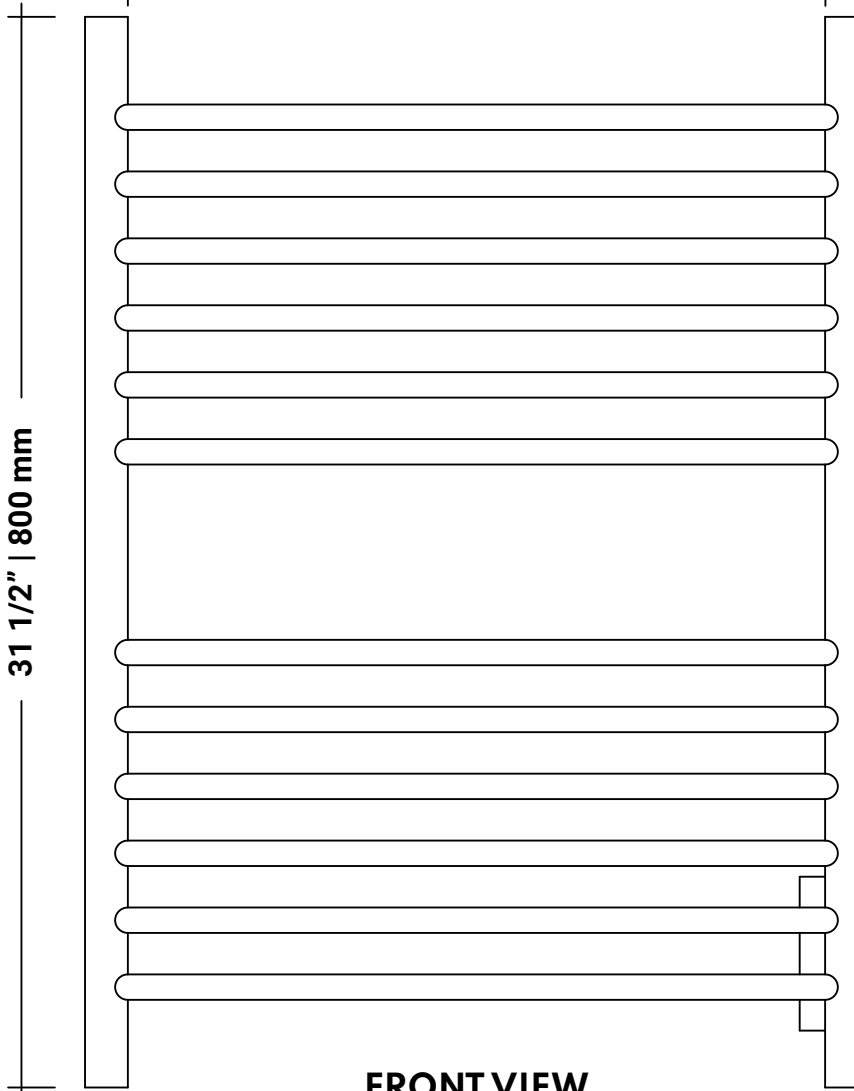

# CAPE COLLECTION

HEATEDTOWELRACKS.COM

DIMENSION SHEET

1" | 25 mm

4 5/8" | 118 mm

3 3/8" | 85 mm

1 1/4" | 32 mm

23" | 585 mm

20 1/2" | 520 mm

31 1/2" | 800 mm

1 1/4" | 32 mm

5 1/8" | 130 mm

4 1/2" | 115 mm

2 3/4" | 70 mm

3 7/8" | 100 mm

19 5/8" | 500 mm

3 7/8" | 100 mm

3 7/8" | 100 mm