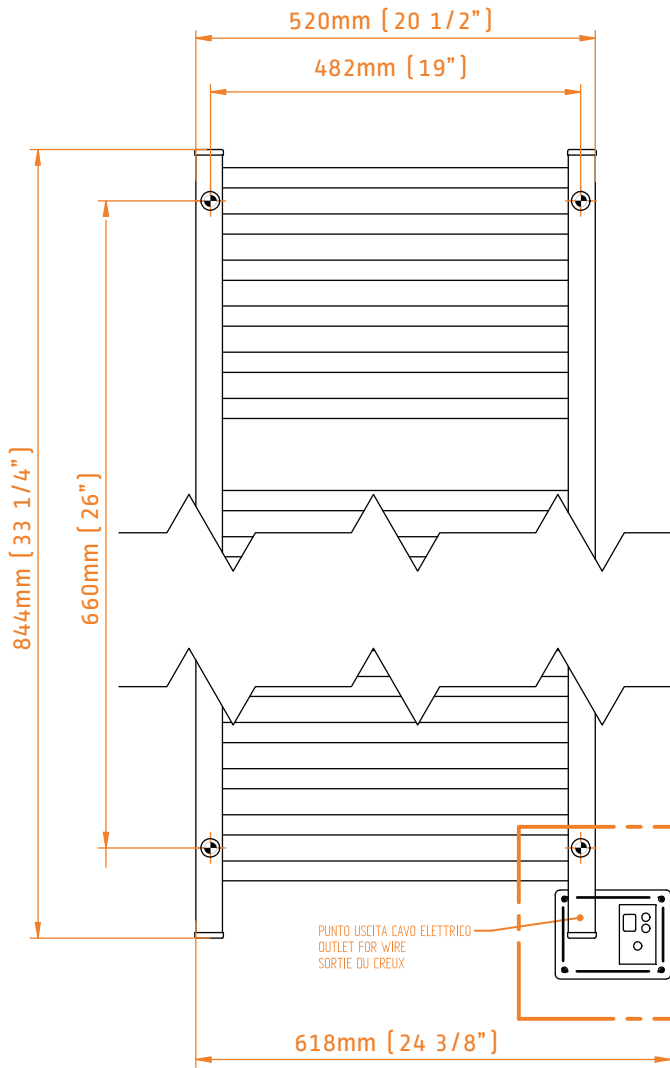

QUADRO MODEL: Q2033

TECHNICAL DRAWING

Q2033P
POLISHED

Q2033B
BRUSHED

Q2033MB
MATTE BLACK

INGOMBRO CON ATTACCO LUNGO
MEASUREMENTS WITH LONG BRACKETS
MEASUREMENTS AVEC ATTACHE LONG

INGOMBRO CON ATTACCO STANDARD
MEASUREMENTS WITH STANDARD BRACKETS
MEASUREMENTS AVEC ATTACHE STANDARD

DETAIL A

DETAIL B