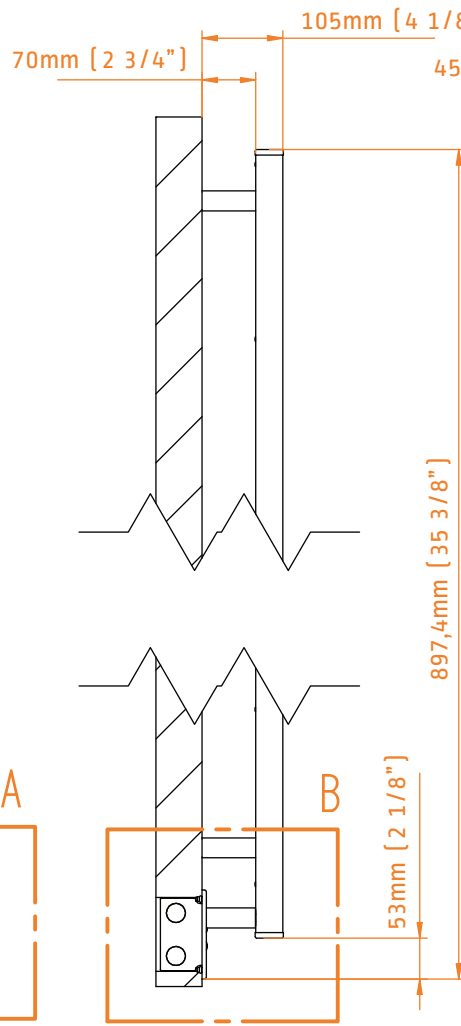

QUADRO MODEL: Q2033

TECHNICAL DRAWING

Q2033P
POLISHED

Q2033B
BRUSHED

Q2033MB
MATTE BLACK

INGOMBRO CON ATTACCO LUNGO
MEASUREMENTS WITH LONG BRACKETS
MEASUREMENTS AVEC ATTACHE LONG

INGOMBRO CON ATTACCO STANDARD
MEASUREMENTS WITH STANDARD BRACKETS
MEASUREMENTS AVEC ATTACHE STANDARD

DETAIL A

DETAIL B