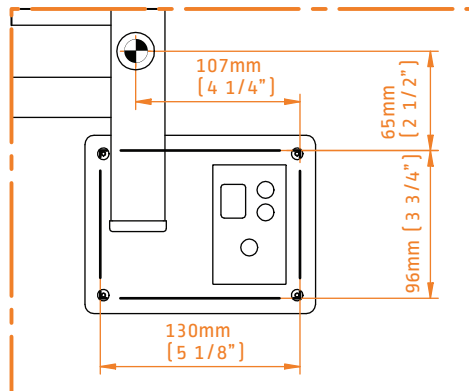

QUADRO MODEL: Q2033

TECHNICAL DRAWING

Q2033P
POLISHED

Q2033B
BRUSHED

Q2033MB
MATTE BLACK

INGOMBRO CON ATTACCO LUNGO
MEASUREMENTS WITH LONG BRACKETS
MEASUREMENTS AVEC ATTACHE LONG

INGOMBRO CON ATTACCO STANDARD
MEASUREMENTS WITH STANDARD BRACKETS
MEASUREMENTS AVEC ATTACHE STANDARD

DETAIL A

DETAIL B