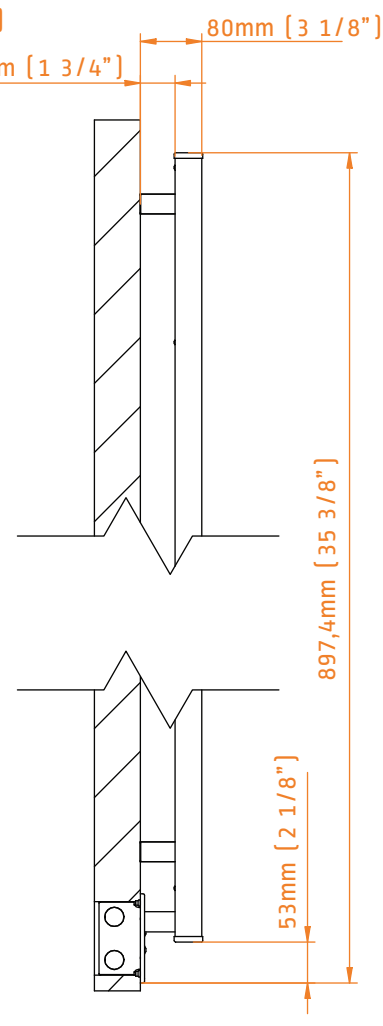

QUADRO MODEL: Q2033

TECHNICAL DRAWING

Q2033P
POLISHED

Q2033B
BRUSHED

Q2033MB
MATTE BLACK

INGOMBRO CON ATTACCO LUNGO
MEASUREMENTS WITH LONG BRACKETS
MEASUREMENTS AVEC ATTACHE LONG

INGOMBRO CON ATTACCO STANDARD
MEASUREMENTS WITH STANDARD BRACKETS
MEASUREMENTS AVEC ATTACHE STANDARD

DETAIL A

DETAIL B