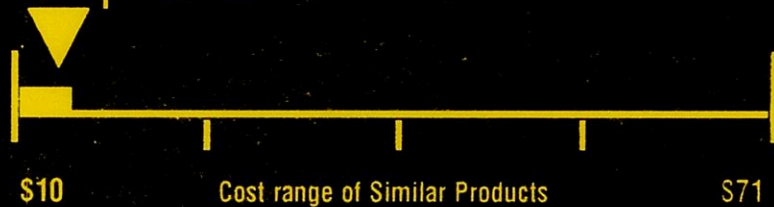

U.S. Government

Federal law prohibits removal of this label before consumer purchase.

ENERGYGUIDE

Clothes Washer
Capacity Class: Standard

Maytag by Whirlpool Corp.
Model NFW5800H*
Capacity (tub volume): 4.3 cubic feet

Compare **ONLY** to other labels with yellow numbers.
Labels with yellow numbers are based on the same test procedures.

Estimated Yearly Energy Cost (when used with an electric water heater)

\$14

123 kWh