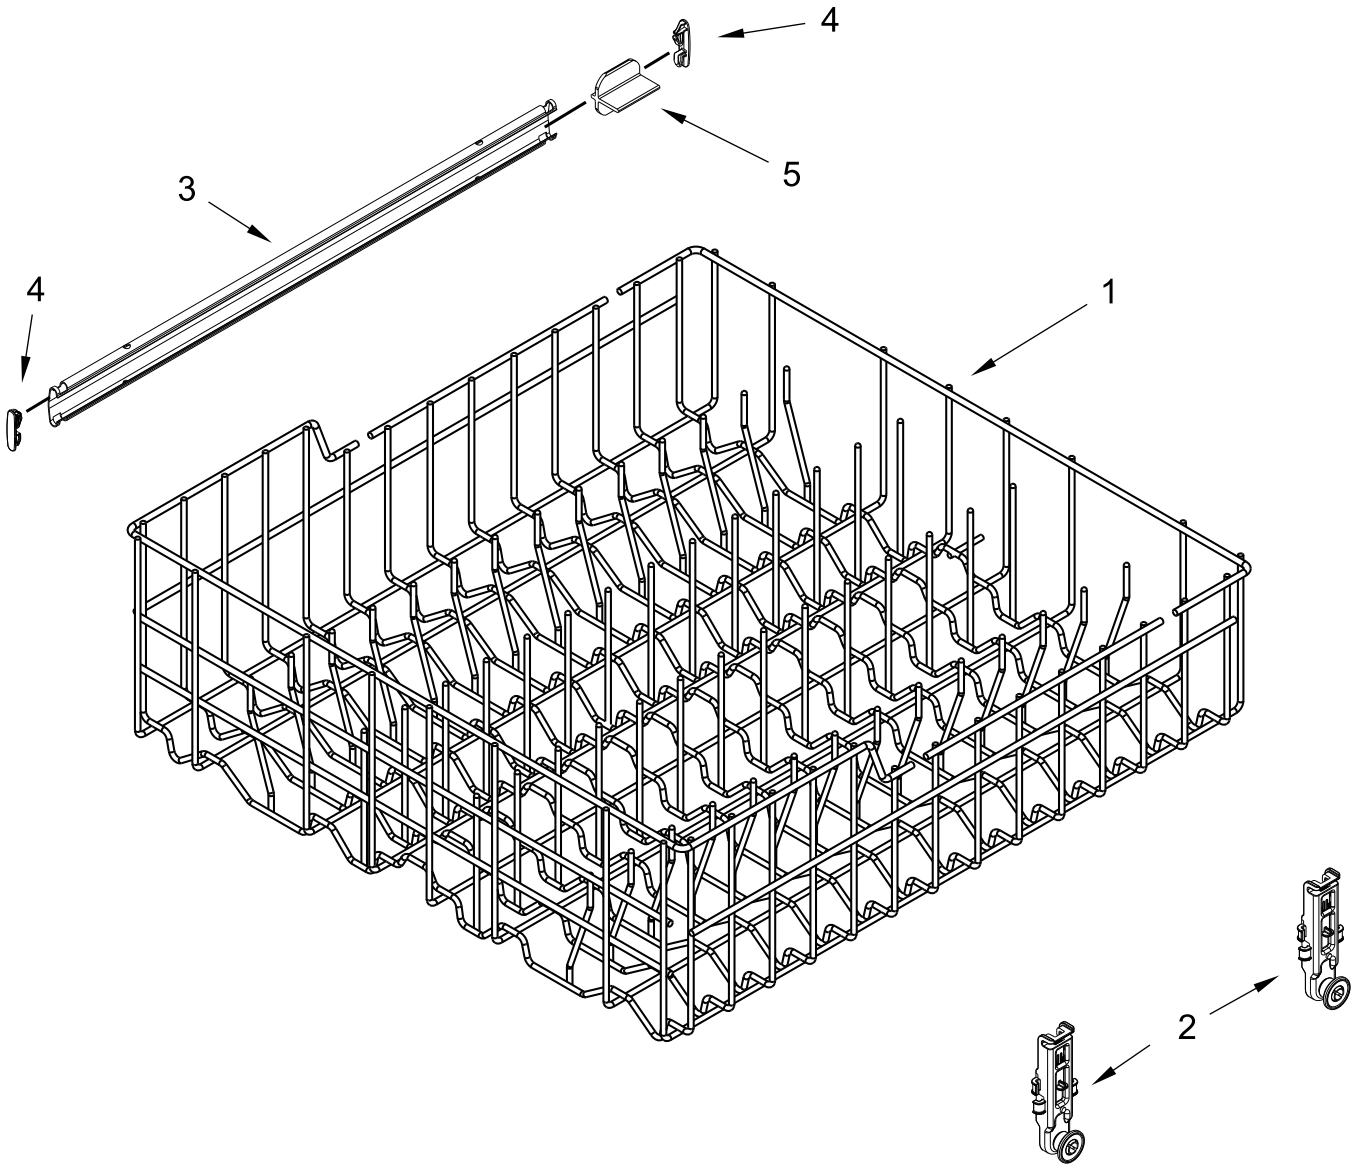

UPPER RACK AND TRACK PARTS

UPPER RACK AND TRACK PARTS

<u>Illus.</u> <u>No.</u>	<u>Part No.</u>	<u>Description</u>	<u>Illus.</u> <u>No.</u>	<u>Part No.</u>	<u>Description</u>	<u>Illus.</u> <u>No.</u>	<u>Part No.</u>	<u>Description</u>
1	W10826745	Dishrack, Upper	3	3385089	Track, Dishrack	4	8565925	Stop, Track (Non-Removable)
2	W10845760	Mount, Wheel Assembly				5	W10306228	Track, Spacer