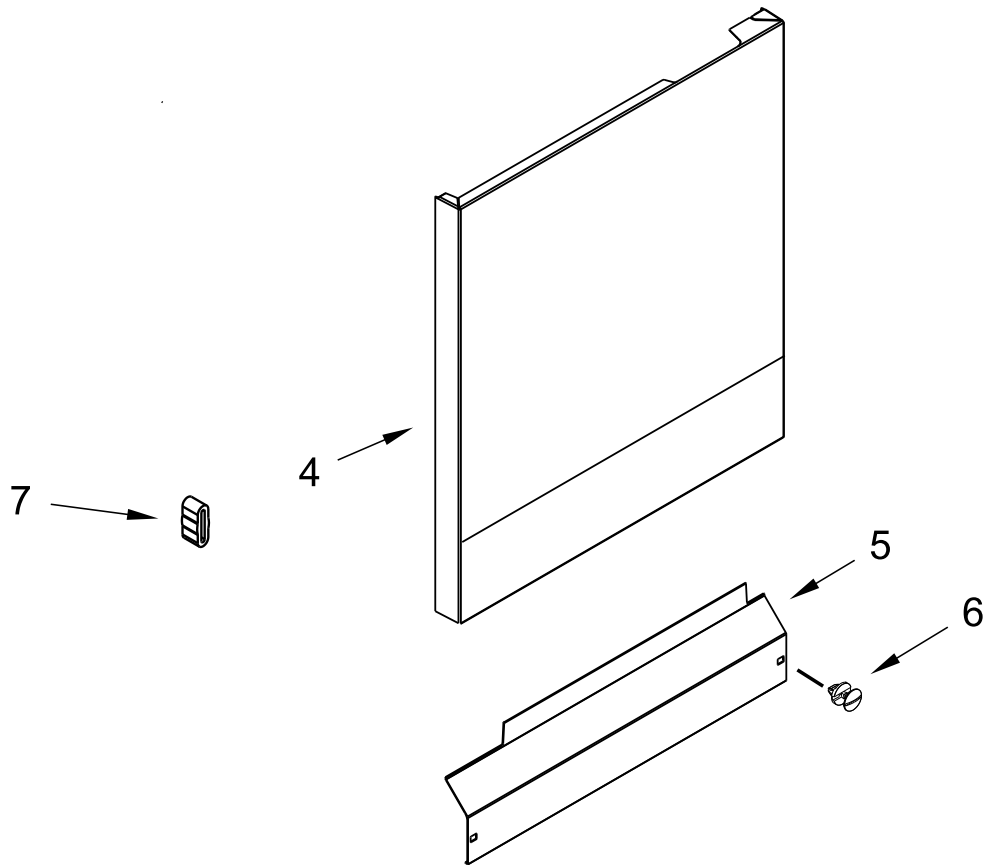

UNDERCOUNTER DISHWASHER

MODELS:

ADB1400AGB0 (Black)
ADB1400AGW0 (White)
ADB1400AGS0 (Stainless)

DOOR AND PANEL PARTS

DOOR AND PANEL PARTS

<u>Illus. No.</u>	<u>Part No.</u>	<u>Description</u>	<u>Illus. No.</u>	<u>Part No.</u>	<u>Description</u>	<u>Illus. No.</u>	<u>Part No.</u>	<u>Description</u>
1		Literature Parts	2		Arm, Hinge	5		Access Panel
	W10435040	Installation Instructions		W10274922	Left Hand		W10441006	Black
	W10921050	Energy Guide		W10274921	Right Hand		W10441007	White
	W10843144	Use & Care Guide	3	W10803537	Stiffener, Door	6		Fastener
	W10849767	Tech Sheet, English	4		Panel Front		W10503548	Black
	W10849768	Tech Sheet, French		W10274895	Black		W10503549	White
				W10274896	White	7	8268961	Sleeve, Friction
				W10274902	Stainless	8	489470	Screw

CONTROL PANEL AND LATCH PARTS

CONTROL PANEL AND LATCH PARTS

<u>Illus. No.</u>	<u>Part No.</u>	<u>Description</u>	<u>Illus. No.</u>	<u>Part No.</u>	<u>Description</u>	<u>Illus. No.</u>	<u>Part No.</u>	<u>Description</u>
1		Console Assembly (Includes Insert and Vent Gasket)	3		Handle, Latch	7	W10834731	Control, Electronic
	W10840114	Black		W10716685	Black	8	W10825369	Brace, Connector
	W10840125	White		W10716686	White	9	W10274880	Switch, Door
2	W10825638	Box, Connector	4	W10274884	Bolt, Latch	10	W10350294	Button Tree
			5	W10348413	Screw	11	W10350295	Light Pipe
			6	8524471	Actuator, Latch	12	W10678341	Spring, Latch