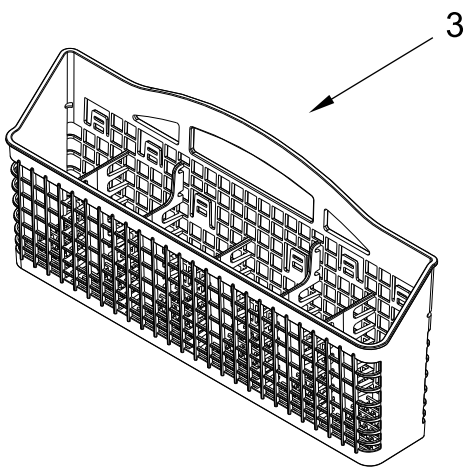

LOWER RACK PARTS

LOWER RACK PARTS

<u>Illus.</u> <u>No.</u>	<u>Part No.</u>	<u>Description</u>
1	8561705	Dishrack, Lower
2	8268645	Wheel & Transport Assembly
3	8562045	Basket, Silverware (Assembly)