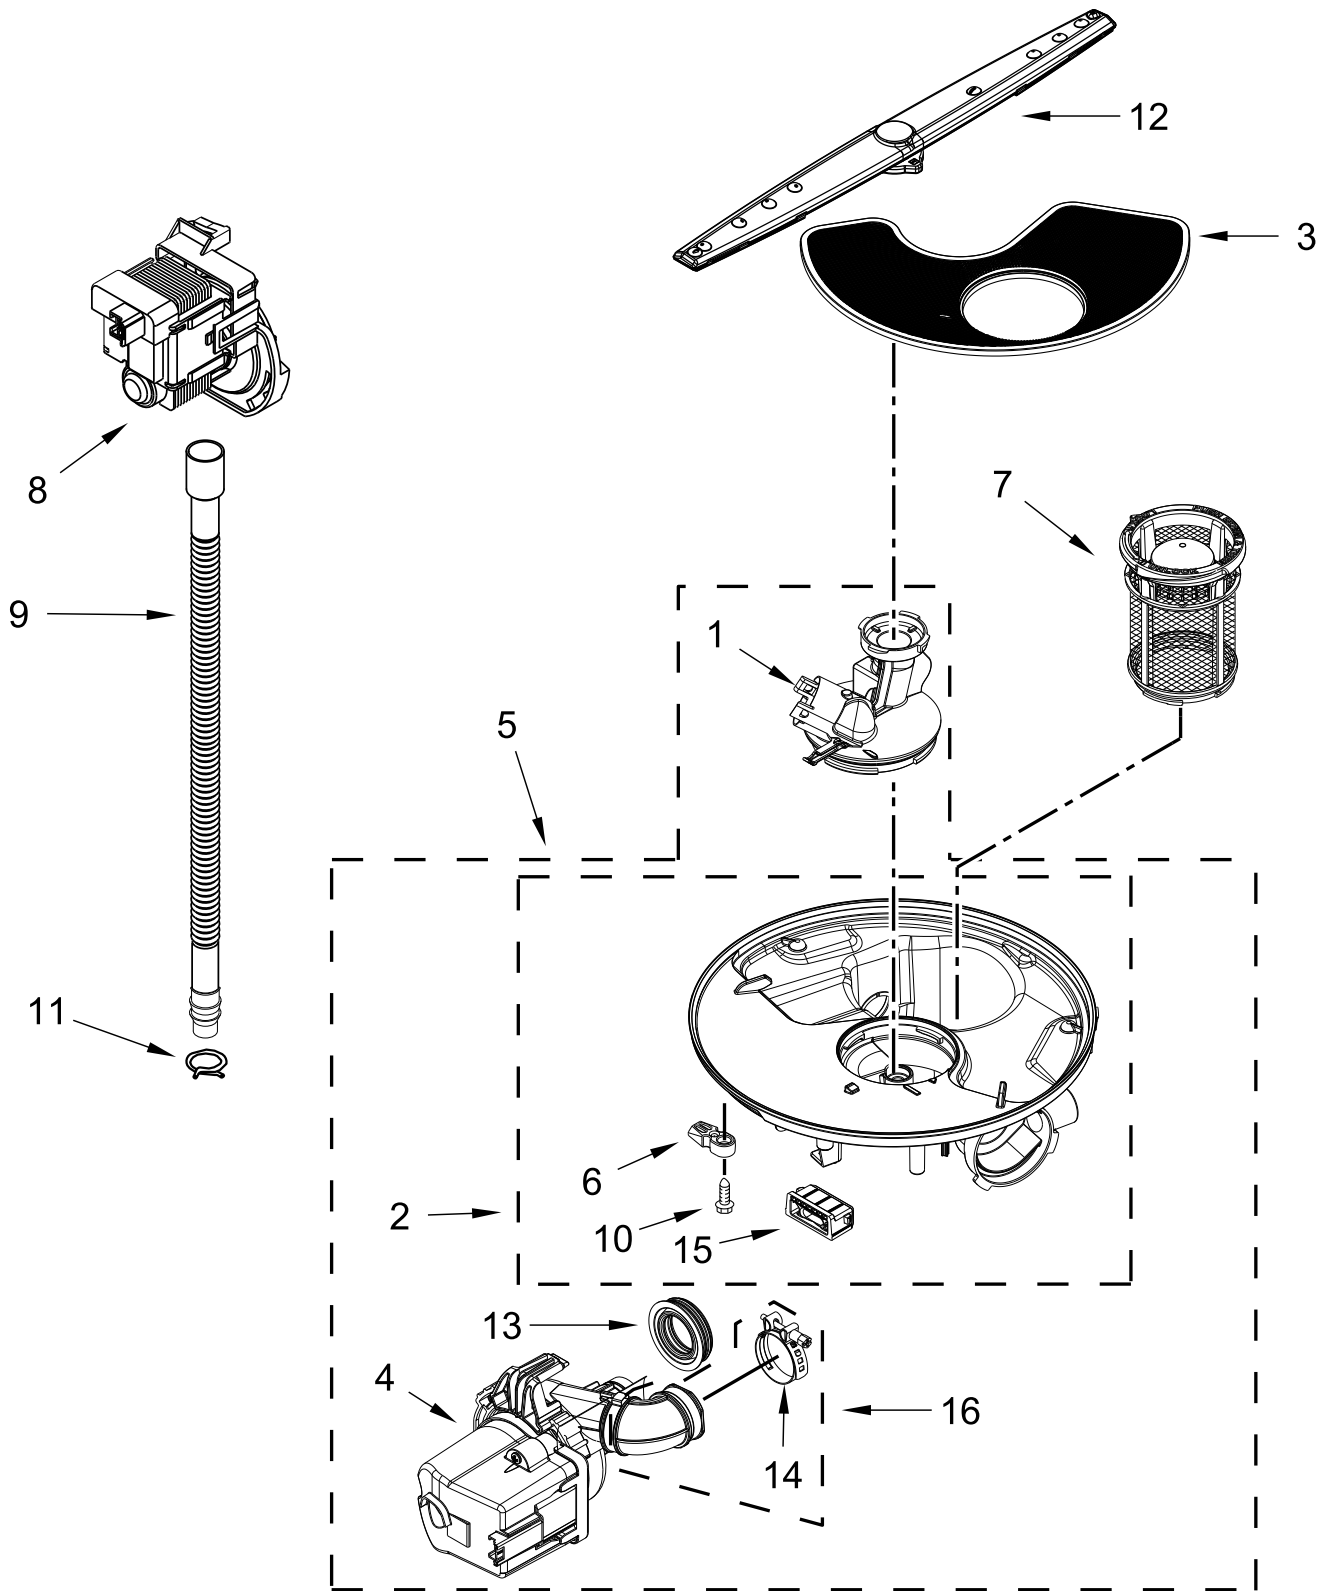

PUMP, WASHARM AND MOTOR PARTS

PUMP, WASHARM AND MOTOR PARTS

<u>Illus.</u> <u>No.</u>	<u>Part No.</u>	<u>Description</u>	<u>Illus.</u> <u>No.</u>	<u>Part No.</u>	<u>Description</u>	<u>Illus.</u> <u>No.</u>	<u>Part No.</u>	<u>Description</u>
1	W10455271	Cover, Outlet	6	W10372113	Tab, Sump	15	W10195086	Motor, Isolator
2	W10482461	Sump Assembly (Also Order Items 13 & 16)	7	W10789806	Filter Cup Assembly	16	W10445975	Hose Assembly (Includes 2 Clamps)
3	W10463906	Screen	8	W10724439	Pump, Drain			
4	W10805386	Motor (Also Order Items 13 & 16)	9	8269144	Hose, Drain			
5	W10837402	Sump & Motor Assembly	10	W10348407	Screw			
			11	370445	Clamp, Hose			
			12	W10319027	Lower Sprayarm			
			13	W10538166	Grommet			
			14	W10169167	Clamp, Hose