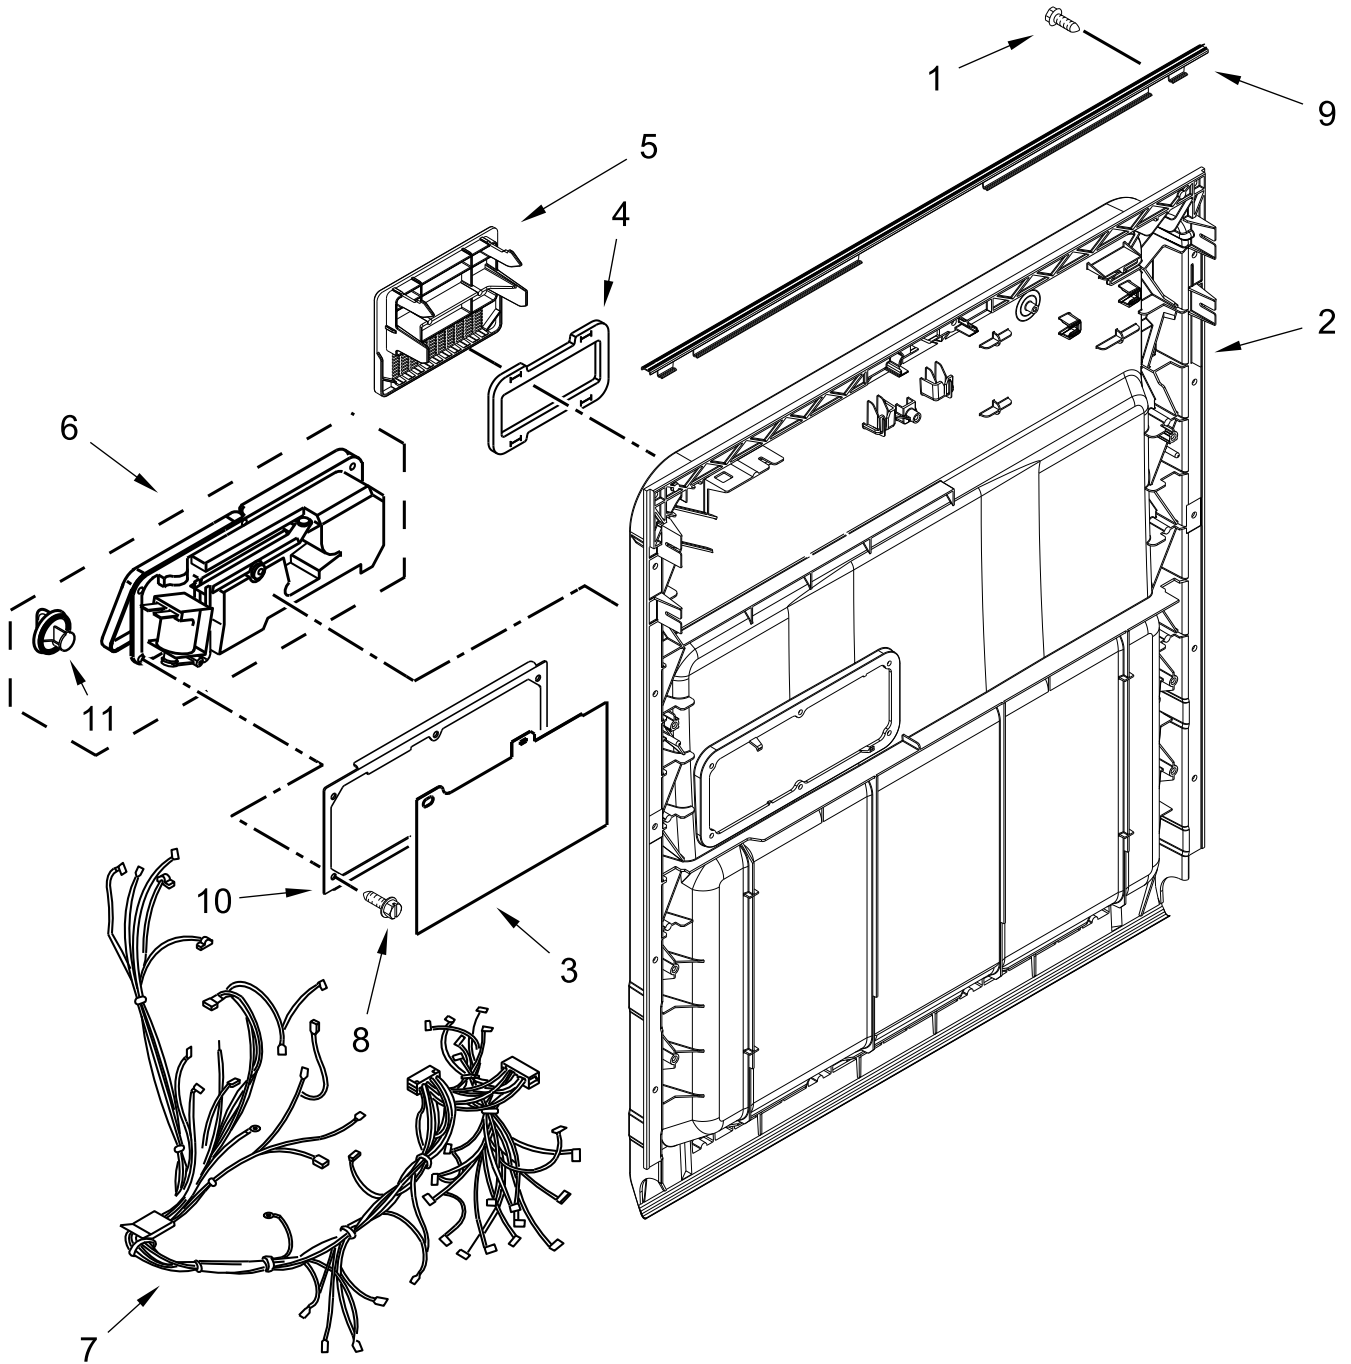

UNDERCOUNTER DISHWASHER

MODELS:

ADB1400AGB0 (Black)
ADB1400AGW0 (White)
ADB1400AGS0 (Stainless)

DOOR AND PANEL PARTS

DOOR AND PANEL PARTS

<u>Illus. No.</u>	<u>Part No.</u>	<u>Description</u>	<u>Illus. No.</u>	<u>Part No.</u>	<u>Description</u>	<u>Illus. No.</u>	<u>Part No.</u>	<u>Description</u>
1		Literature Parts	2		Arm, Hinge	5		Access Panel
	W10435040	Installation Instructions		W10274922	Left Hand		W10441006	Black
	W10921050	Energy Guide		W10274921	Right Hand		W10441007	White
	W10843144	Use & Care Guide	3	W10803537	Stiffener, Door	6		Fastener
	W10849767	Tech Sheet, English	4		Panel Front		W10503548	Black
	W10849768	Tech Sheet, French		W10274895	Black		W10503549	White
				W10274896	White	7	8268961	Sleeve, Friction
				W10274902	Stainless	8	489470	Screw

CONTROL PANEL AND LATCH PARTS

CONTROL PANEL AND LATCH PARTS

<u>Illus. No.</u>	<u>Part No.</u>	<u>Description</u>	<u>Illus. No.</u>	<u>Part No.</u>	<u>Description</u>	<u>Illus. No.</u>	<u>Part No.</u>	<u>Description</u>
1		Console Assembly (Includes Insert and Vent Gasket)	3		Handle, Latch	7	W10834731	Control, Electronic
	W10840114	Black		W10716685	Black	8	W10825369	Brace, Connector
	W10840125	White		W10716686	White	9	W10274880	Switch, Door
2	W10825638	Box, Connector	4	W10274884	Bolt, Latch	10	W10350294	Button Tree
			5	W10348413	Screw	11	W10350295	Light Pipe
			6	8524471	Actuator, Latch	12	W10678341	Spring, Latch

INNER DOOR PARTS

INNER DOOR PARTS

<u>Illus.</u> <u>No.</u>	<u>Part No.</u>	<u>Description</u>	<u>Illus.</u> <u>No.</u>	<u>Part No.</u>	<u>Description</u>	<u>Illus.</u> <u>No.</u>	<u>Part No.</u>	<u>Description</u>
1	W10348413	Screw	5	W10919772	Deflector, Vent (Also Order Item 4)	9	8269296	Seal, Door/Console
2	W10274908	Inner Door (Also Order Item 4)	6	W10428217	Dispenser, Assembly	10	W10462232	Bracket, Dispenser
3	W10482094	Cover, Dispenser	7	W10832778	Wiring Harness	11	W10524922	Cap, Rinse Aid
4	W10254545	Gasket, Vent	8	W10177098	Screw			