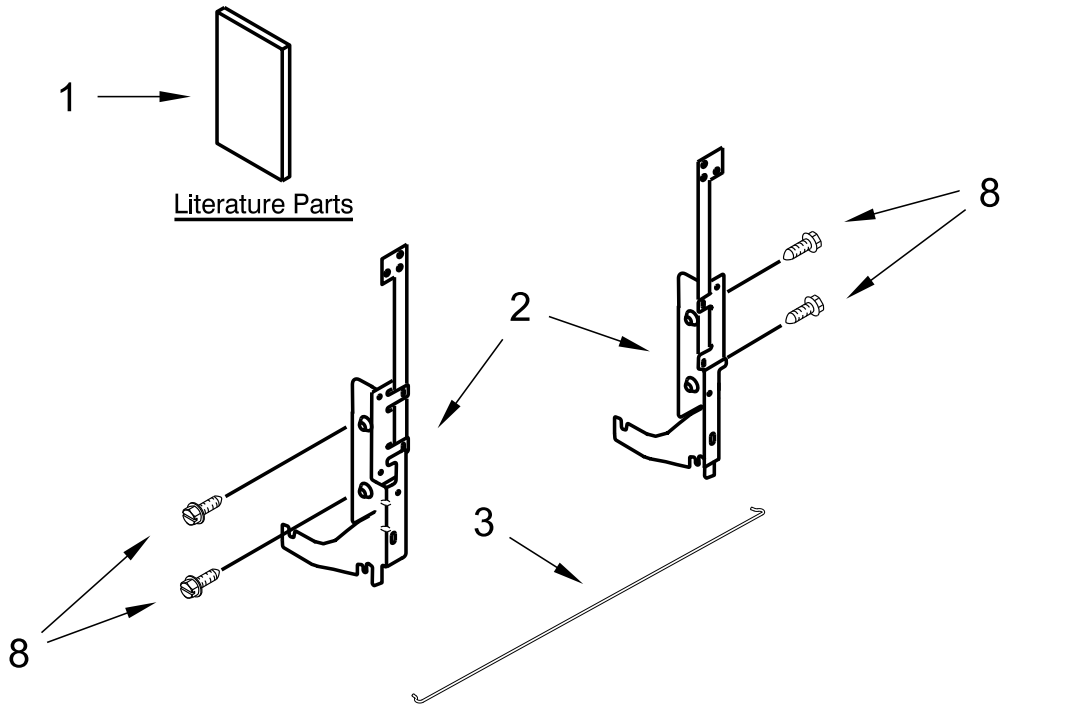

UNDERCOUNTER DISHWASHER

MODELS:

ADB1400AGB0 (Black)
ADB1400AGW0 (White)
ADB1400AGS0 (Stainless)

DOOR AND PANEL PARTS

DOOR AND PANEL PARTS

<u>Illus. No.</u>	<u>Part No.</u>	<u>Description</u>	<u>Illus. No.</u>	<u>Part No.</u>	<u>Description</u>	<u>Illus. No.</u>	<u>Part No.</u>	<u>Description</u>
1		Literature Parts	2		Arm, Hinge	5		Access Panel
	W10435040	Installation Instructions		W10274922	Left Hand		W10441006	Black
	W10921050	Energy Guide		W10274921	Right Hand		W10441007	White
	W10843144	Use & Care Guide	3	W10803537	Stiffener, Door	6		Fastener
	W10849767	Tech Sheet, English	4		Panel Front		W10503548	Black
	W10849768	Tech Sheet, French		W10274895	Black		W10503549	White
				W10274896	White	7	8268961	Sleeve, Friction
				W10274902	Stainless	8	489470	Screw

CONTROL PANEL AND LATCH PARTS

CONTROL PANEL AND LATCH PARTS

<u>Illus. No.</u>	<u>Part No.</u>	<u>Description</u>	<u>Illus. No.</u>	<u>Part No.</u>	<u>Description</u>	<u>Illus. No.</u>	<u>Part No.</u>	<u>Description</u>
1		Console Assembly (Includes Insert and Vent Gasket)	3		Handle, Latch	7	W10834731	Control, Electronic
	W10840114	Black		W10716685	Black	8	W10825369	Brace, Connector
	W10840125	White		W10716686	White	9	W10274880	Switch, Door
2	W10825638	Box, Connector	4	W10274884	Bolt, Latch	10	W10350294	Button Tree
			5	W10348413	Screw	11	W10350295	Light Pipe
			6	8524471	Actuator, Latch	12	W10678341	Spring, Latch

INNER DOOR PARTS

INNER DOOR PARTS

<u>Illus.</u> <u>No.</u>	<u>Part No.</u>	<u>Description</u>	<u>Illus.</u> <u>No.</u>	<u>Part No.</u>	<u>Description</u>	<u>Illus.</u> <u>No.</u>	<u>Part No.</u>	<u>Description</u>
1	W10348413	Screw	5	W10919772	Deflector, Vent (Also Order Item 4)	9	8269296	Seal, Door/Console
2	W10274908	Inner Door (Also Order Item 4)	6	W10428217	Dispenser, Assembly	10	W10462232	Bracket, Dispenser
3	W10482094	Cover, Dispenser	7	W10832778	Wiring Harness	11	W10524922	Cap, Rinse Aid
4	W10254545	Gasket, Vent	8	W10177098	Screw			