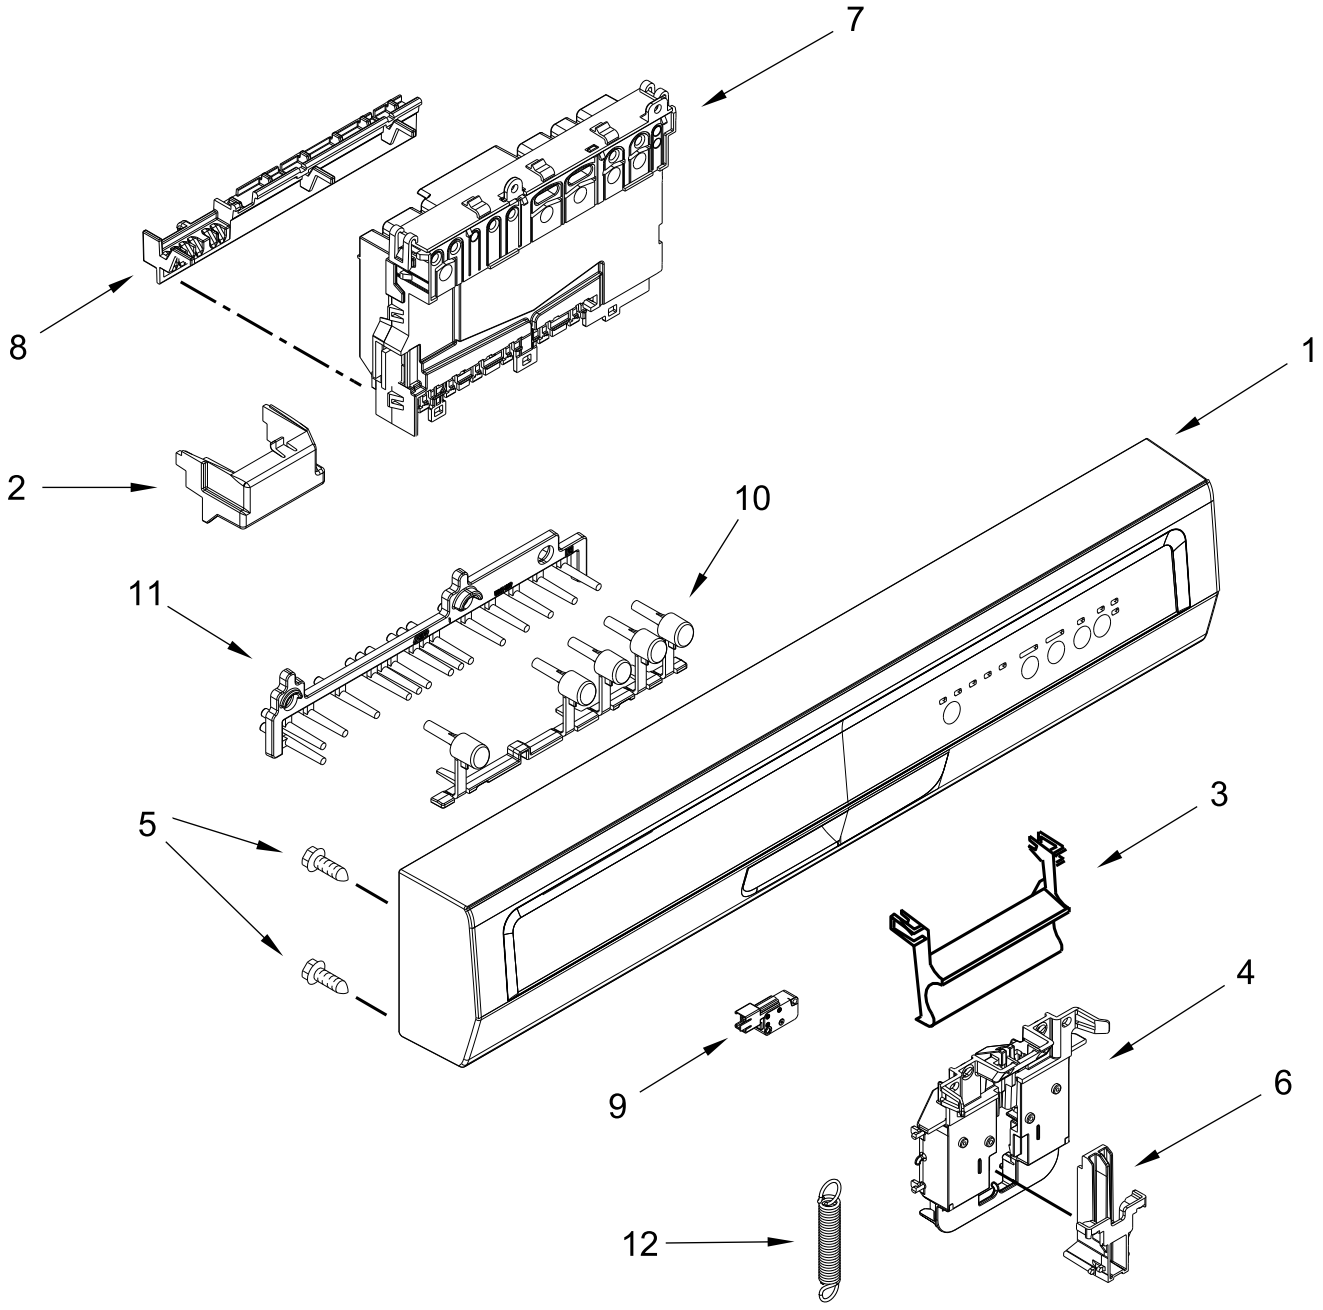

UNDERCOUNTER DISHWASHER

MODELS:

ADB1400AGB0 (Black)
ADB1400AGW0 (White)
ADB1400AGS0 (Stainless)

DOOR AND PANEL PARTS

DOOR AND PANEL PARTS

<u>Illus. No.</u>	<u>Part No.</u>	<u>Description</u>	<u>Illus. No.</u>	<u>Part No.</u>	<u>Description</u>	<u>Illus. No.</u>	<u>Part No.</u>	<u>Description</u>
1		Literature Parts	2		Arm, Hinge	5		Access Panel
	W10435040	Installation Instructions		W10274922	Left Hand		W10441006	Black
	W10921050	Energy Guide		W10274921	Right Hand		W10441007	White
	W10843144	Use & Care Guide	3	W10803537	Stiffener, Door	6		Fastener
	W10849767	Tech Sheet, English	4		Panel Front		W10503548	Black
	W10849768	Tech Sheet, French		W10274895	Black		W10503549	White
				W10274896	White	7	8268961	Sleeve, Friction
				W10274902	Stainless	8	489470	Screw

CONTROL PANEL AND LATCH PARTS

CONTROL PANEL AND LATCH PARTS

<u>Illus. No.</u>	<u>Part No.</u>	<u>Description</u>	<u>Illus. No.</u>	<u>Part No.</u>	<u>Description</u>	<u>Illus. No.</u>	<u>Part No.</u>	<u>Description</u>
1		Console Assembly (Includes Insert and Vent Gasket)	3		Handle, Latch	7	W10834731	Control, Electronic
	W10840114	Black		W10716685	Black	8	W10825369	Brace, Connector
	W10840125	White		W10716686	White	9	W10274880	Switch, Door
2	W10825638	Box, Connector	4	W10274884	Bolt, Latch	10	W10350294	Button Tree
			5	W10348413	Screw	11	W10350295	Light Pipe
			6	8524471	Actuator, Latch	12	W10678341	Spring, Latch

INNER DOOR PARTS

INNER DOOR PARTS

<u>Illus.</u> <u>No.</u>	<u>Part No.</u>	<u>Description</u>	<u>Illus.</u> <u>No.</u>	<u>Part No.</u>	<u>Description</u>	<u>Illus.</u> <u>No.</u>	<u>Part No.</u>	<u>Description</u>
1	W10348413	Screw	5	W10919772	Deflector, Vent (Also Order Item 4)	9	8269296	Seal, Door/Console
2	W10274908	Inner Door (Also Order Item 4)	6	W10428217	Dispenser, Assembly	10	W10462232	Bracket, Dispenser
3	W10482094	Cover, Dispenser	7	W10832778	Wiring Harness	11	W10524922	Cap, Rinse Aid
4	W10254545	Gasket, Vent	8	W10177098	Screw			