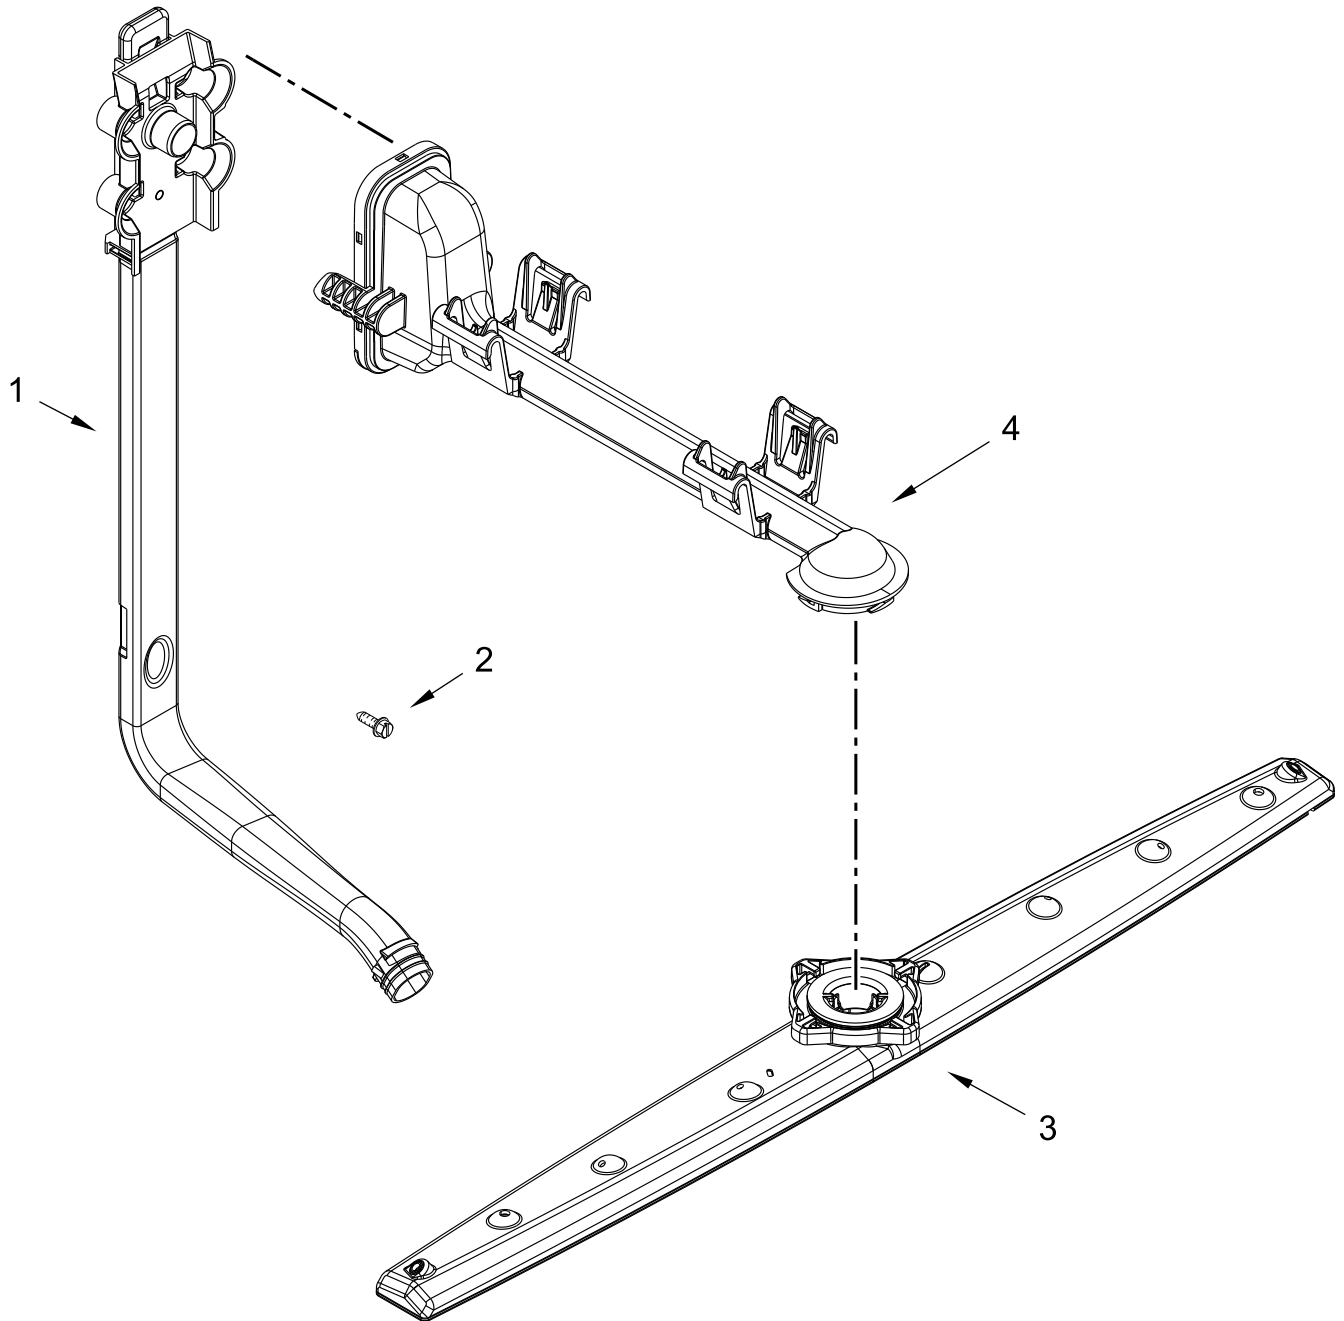

UPPER WASH AND RINSE PARTS

UPPER WASH AND RINSE PARTS

<u>Illus.</u> <u>No.</u>	<u>Part No.</u>	<u>Description</u>	<u>Illus.</u> <u>No.</u>	<u>Part No.</u>	<u>Description</u>
1	W10671930	Feed Tube Assembly	3	W10448616	Sprayarm
2	W10165274	Screw	4	W10340683	Manifold