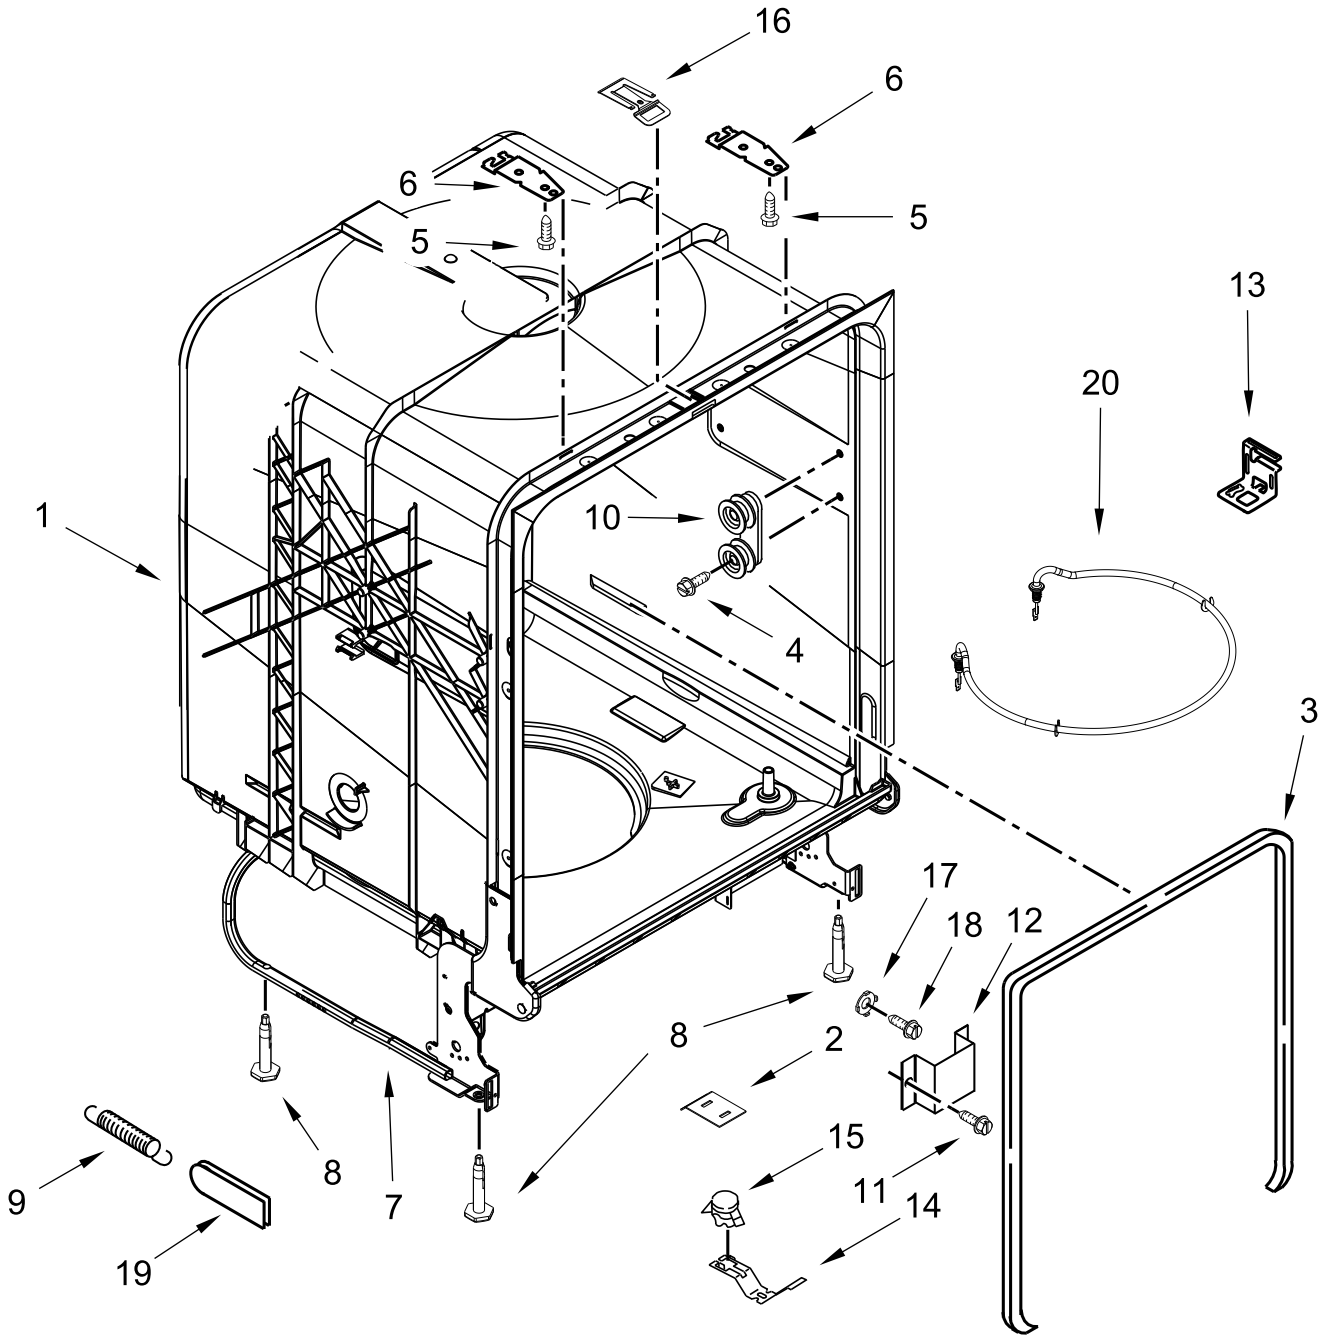

TUB AND FRAME PARTS

TUB AND FRAME PARTS

<u>Illus.</u> <u>No.</u>	<u>Part No.</u>	<u>Description</u>	<u>Illus.</u> <u>No.</u>	<u>Part No.</u>	<u>Description</u>	<u>Illus.</u> <u>No.</u>	<u>Part No.</u>	<u>Description</u>
1	W10349289	Tub Assembly (Includes Heater Assembly)	9	W10337934	Spring, Door Balance	18	3400014	Screw, Grounding
2	W10321574	Shield, Thermostat	10	8575897	Wheel Assembly	19	8268990	Bushing, Door Spring
3	W10524469	Seal, Tub	11	3400892	Screw	20	W10441445	Heater Element Assembly
4	W10341745	Screw	12	8268991	Cover, Terminal Box			(Includes Heater Washer & Nut)
5	3367670	Screw	13	W10732961	Bracket, Heater Support			NOTE: If heater element is removed, it must be replaced.
6	8269145	Bracket, Undercounter	14	W10539489	Clip, Thermostat			
7	W10304231	Support, Bottom	15	3371618	Thermostat			
8	W10619352	Leveler, Leg	16	8580309	Strike, Latch			
			17	3378128	Washer, Pronged Cup