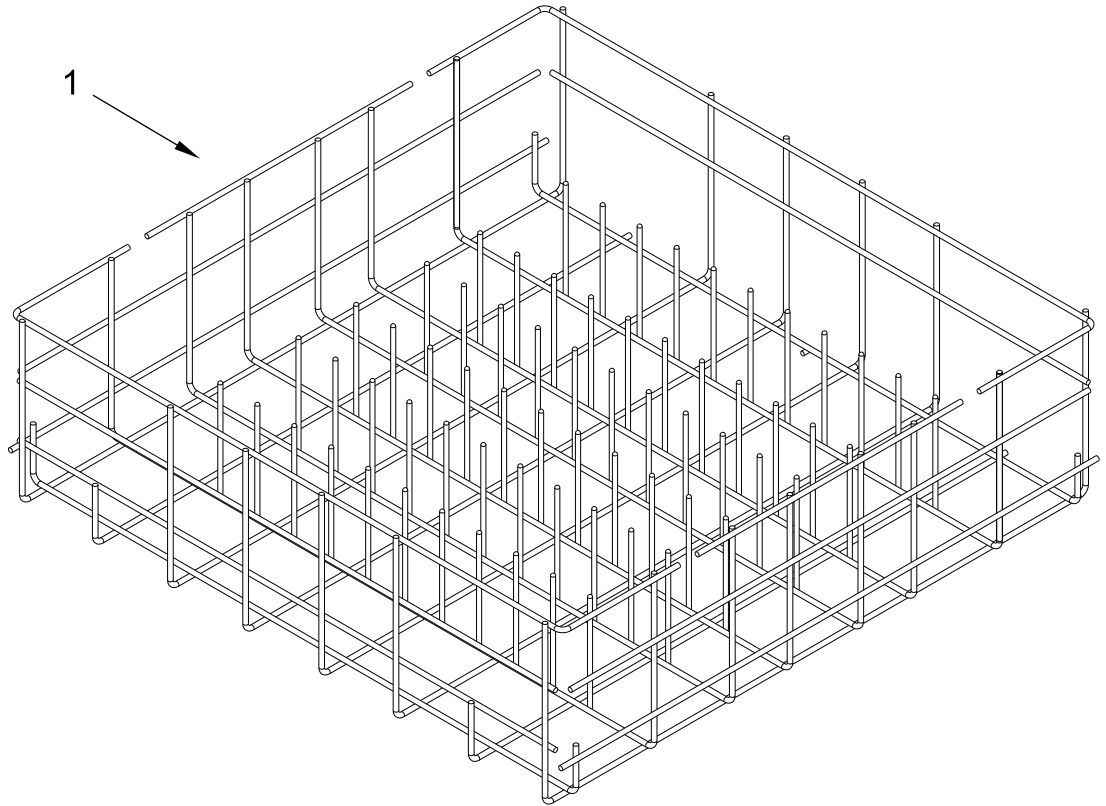

LOWER RACK PARTS

LOWER RACK PARTS

<u>Illus.</u> <u>No.</u>	<u>Part No.</u>	<u>Description</u>
1	8561705	Dishrack, Lower
2	8268645	Wheel & Transport Assembly
3	8562045	Basket, Silverware (Assembly)