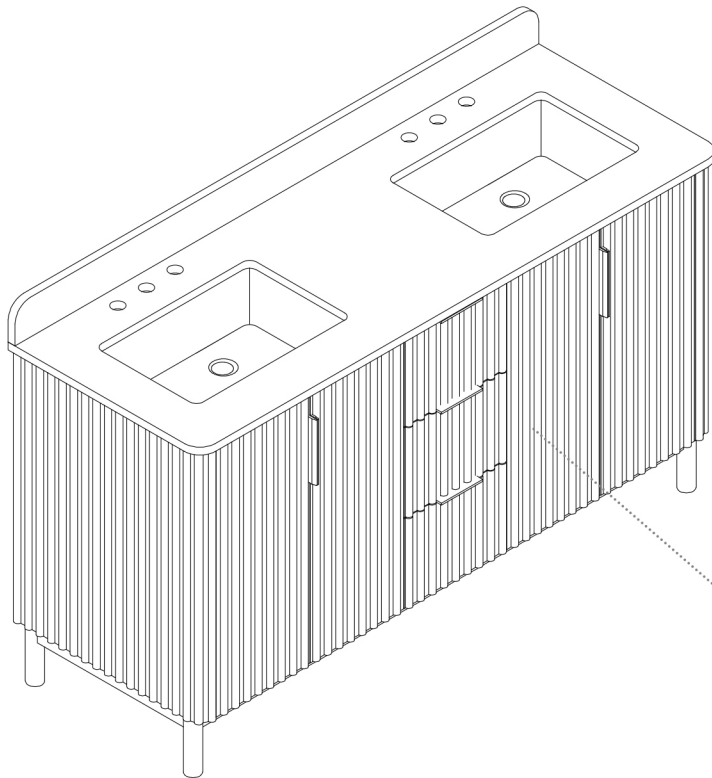

ALTAIR

FASHION BATHROOM LIFE

Altair Design, Inc.

Sierra

60"W x 22"D

Bathroom Vanity

60"W x 22"D x 34"H inches

INSTALLATION SPECIFICATION

Item#	575060		
Color	Washing Light Brown		
Overall Dimension	60 in W x 22 in D x 34 in H		
Vanity Material	Solid spruce wood, and long-lasting plywood		
Countertop Material	Engineered Stone - Grain White		
Hardware Finish	Zinc Alloy - Brushed Gold	Shape	Rectangular
Number of Door(s)	4 soft-closing doors	Number of Drawer(s)	3 soft-closing drawers
Top Thickness	0.8 inch	Installation Type	Freestanding
Assembly Required	Yes	Backsplash Height	4 inches
Faucet Hole Spacing(in.)	8 in.widespread	Sink	Single Undermount Sink

Note : Does not include faucet, back panel, drain assembly, sidesplash, or P-trap. Mirror(s) is only included with the purchase of the set.