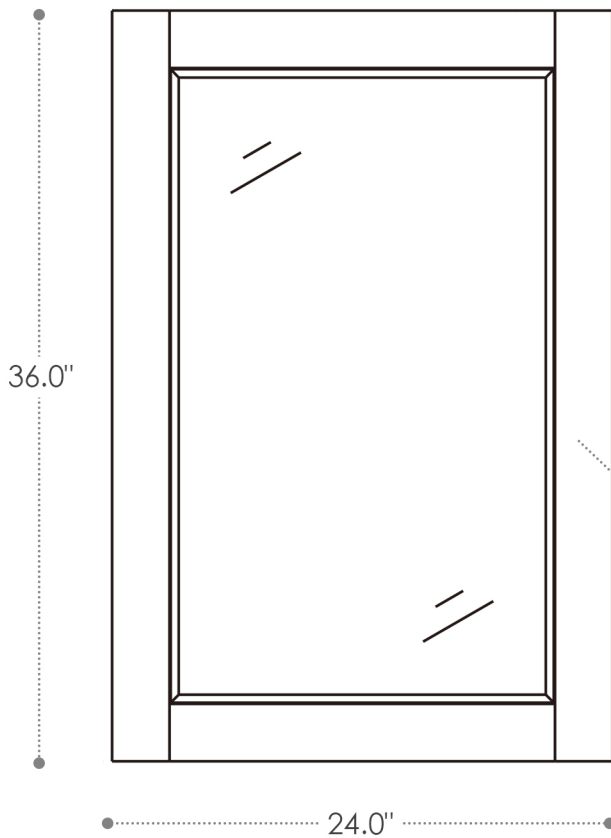

ALTAIR

FASHION BATHROOM LIFE

Altair Inc.

Maribella

24"W x 36"H

Wood Mirror

24.0W×0.9D×36.0H inches

INSTALLATION SPECIFICATION

SKU	535024-MIR-CB		
Product Title	Maribella 24"W x 36"H Wood Mirror		
Overall Dimensions	24 in W x 0.9 in D x 36 in H		
Materials	Solid wood and long-lasting plywood		
Color	Classical Blue	Shape	Rectangle
Installation Type	Wall mounted	Net Weight(lbs)	17
Glass Thickness	0.9 inch	Orientation	Vertical
Assembly Required	No	Mounting Bracket	Yes

All measurements are approximate. Measurements may vary +/-1/2".