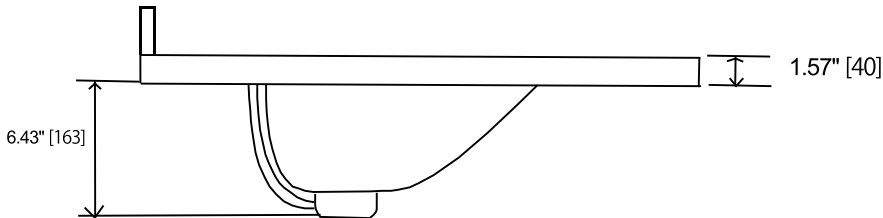

INSTALLATION SPECIFICATION

SKU	76WF84-CTP-SW
Product Dimensions	84" W x 22" D x 8"H
Sink - External Dimension	18.8" W x 13.8" D x 7.2"H
Sink - Internal Dimension	16.5" W x 11.4" D x 5.2"H
Countertop thickness	1.57"
Drain hole diameter	Ø1.57"
Weight	265 lbs
Material	Engineered Stone
Color Finish	Snow White Finish (SW)
Edge Polishing	Flat Edge
Faucet Hole Spacing(in.)	8 in. Widespread
Bowl	Double bowls

Caorle

84" x 22"

Bathroom Vanity Top

All measurements are approximate. Measurements may vary +/-1/2"

84" [2133]