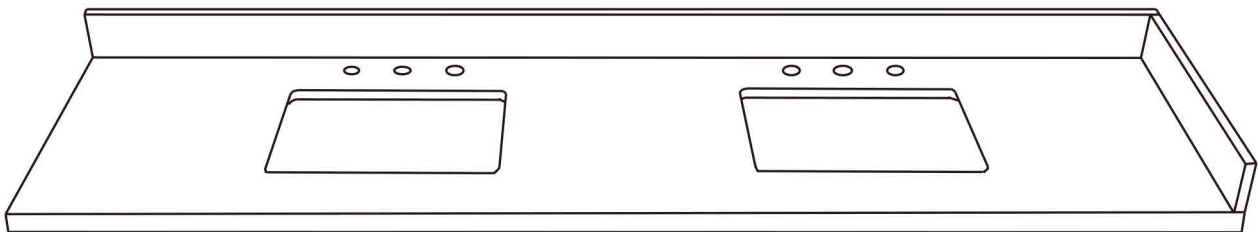

INSTALLATION SPECIFICATION

SKU	76WF84-CTP-SW
Product Dimensions	84" W x 22" D x 8"H
Sink - External Dimension	18.8" W x 13.8" D x 7.2"H
Sink - Internal Dimension	16.5" W x 11.4" D x 5.2"H
Countertop thickness	1.57"
Drain hole diameter	Ø1.57"
Weight	265 lbs
Material	Engineered Stone
Color Finish	Snow White Finish (SW)
Edge Polishing	Flat Edge
Faucet Hole Spacing(in.)	8 in. Widespread
Bowl	Double bowls

Caorle

84" x 22"

Bathroom Vanity Top

All measurements are approximate. Measurements may vary +/-1/2"

84" [2133]