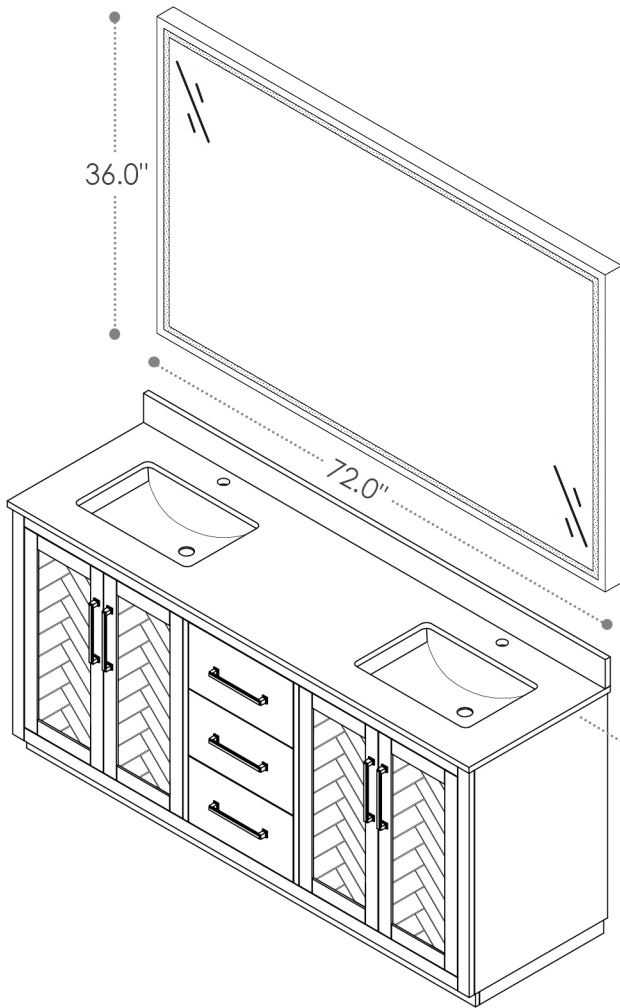

## Anais

72"W x 22"D

Bathroom Vanity

72"W x 22"D x 34"H inches

## INSTALLATION SPECIFICATION

Item#	565072		
Color	Light Brown		
Overall Dimension	72 in W x 22 in D x 34 in H		
Vanity Material	Solid fir wood, and long-lasting plywood		
Countertop Material	Engineered Stone - Grain White		
Hardware Finish	Zinc Alloy Matte Black	Shape	Rectangular
Number of Door(s)	4 soft-closing doors	Number of Drawer(s)	3 soft-closing drawers
Top Thickness	0.8 inch	Installation Type	Freestanding
Assembly Required	Yes	Backsplash Height	4 inch
Faucet Hole Spacing(in.)	Single Hole	Sink	Double Undermount Sink

All measurements are approximate. Measurements may vary +/-1/2".  
Note : Does not include faucet, drain assembly, sidesplash, or P-trap.