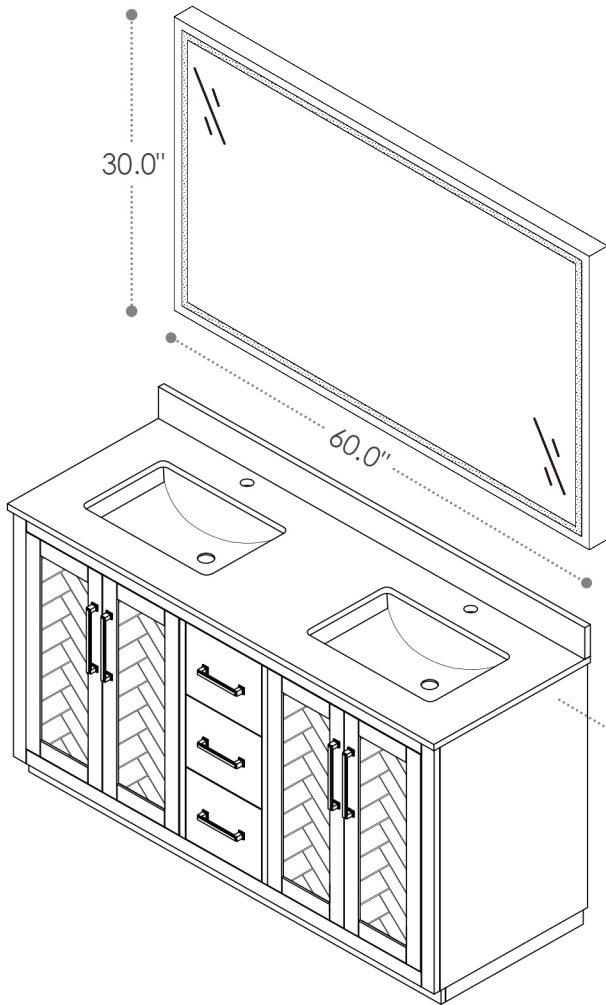

ALTAIR

FASHION BATHROOM LIFE

Altair Design, Inc.

Anais

60"W x 22"D

Bathroom Vanity

60"W x 22"D x 34"H inches

INSTALLATION SPECIFICATION

Item#	565060		
Color	Light Brown		
Overall Dimension	60 in W x 22 in D x 34 in H		
Vanity Material	Solid fir wood, and long-lasting plywood		
Countertop Material	Engineered Stone - Grain White		
Hardware Finsh	Zinc Alloy Matte Black	Shape	Rectangular
Number of Door(s)	4 soft-closing doors	Number of Drawer(s)	3 soft-closing drawers
Top Thickness	0.8 inch	Installation Type	Freestanding
Assembly Required	Yes	Backsplash Height	4 inch
Faucet Hole Spacing(in.)	Single Hole	Sink	Double Undermount Sink

All measurements are approximate. Measurements may vary +/- 1/2".
Note : Does not include faucet, drain assembly, sidesplash, or P-trap.