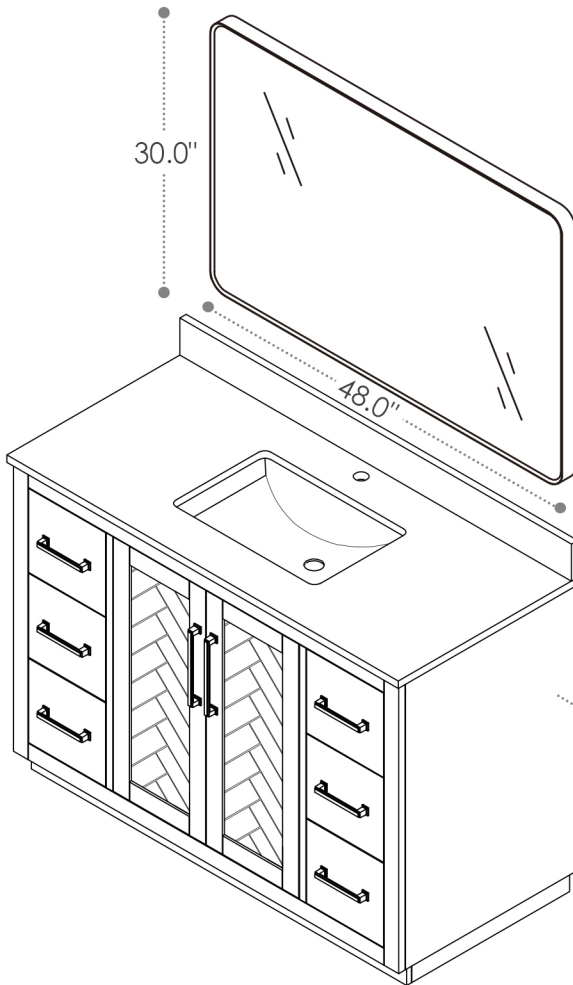

ALTAIR

FASHION BATHROOM LIFE

Altair Design, Inc.

Anais

48"W x 22"D

Bathroom Vanity

48"W×22"D×34"H inches

INSTALLATION SPECIFICATION

Item#	565048		
Color	Light Brown		
Overall Dimension	48 in W x 22 in D x 34 in H		
Vanity Material	Solid fir wood, and long-lasting plywood		
Countertop Material	Engineered Stone - Grain White		
Hardware Finish	Zinc Alloy Matte Black	Shape	Rectangular
Number of Door(s)	2 soft-closing doors	Number of Drawer(s)	6 soft-closing drawers
Top Thickness	0.8 inch	Installation Type	Freestanding
Assembly Required	Yes	Backsplash Height	4 inch
Faucet Hole Spacing(in.)	Single Hole	Sink	Single Undermount Sink

All measurements are approximate. Measurements may vary +/-1/2".
Note : Does not include faucet, drain assembly, sidesplash, or P-trap.