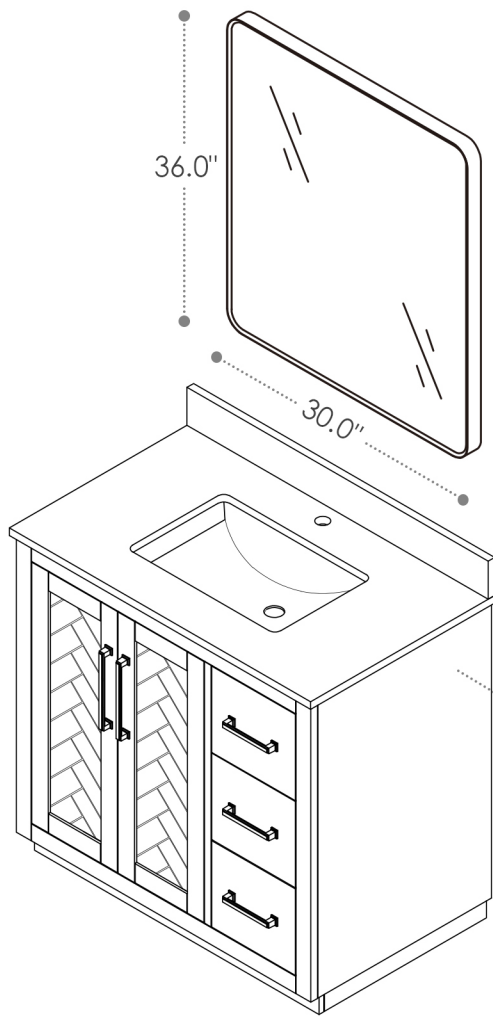

ALTAIR

FASHION BATHROOM LIFE

Altair Design, Inc.

Anais

36"W x 22"D

Bathroom Vanity

36"W x 22"D x 34"H inches

INSTALLATION SPECIFICATION

Item#	565036		
Color	Light Brown		
Overall Dimension	36 in W x 22 in D x 34 in H		
Vanity Material	Solid fir wood, and long-lasting plywood		
Countertop Material	Engineered Stone - Grain White		
Hardware Finish	Zinc Alloy Matte Black	Shape	Rectangular
Number of Door(s)	2 soft-closing doors	Number of Drawer(s)	3 soft-closing drawers
Top Thickness	0.8 inch	Installation Type	Freestanding
Assembly Required	Yes	Backsplash Height	4 inch
Faucet Hole Spacing(in.)	Single Hole	Sink	Single Undermount Sink

All measurements are approximate. Measurements may vary +/-1/2".
Note : Does not include faucet, drain assembly, sidesplash, or P-trap.