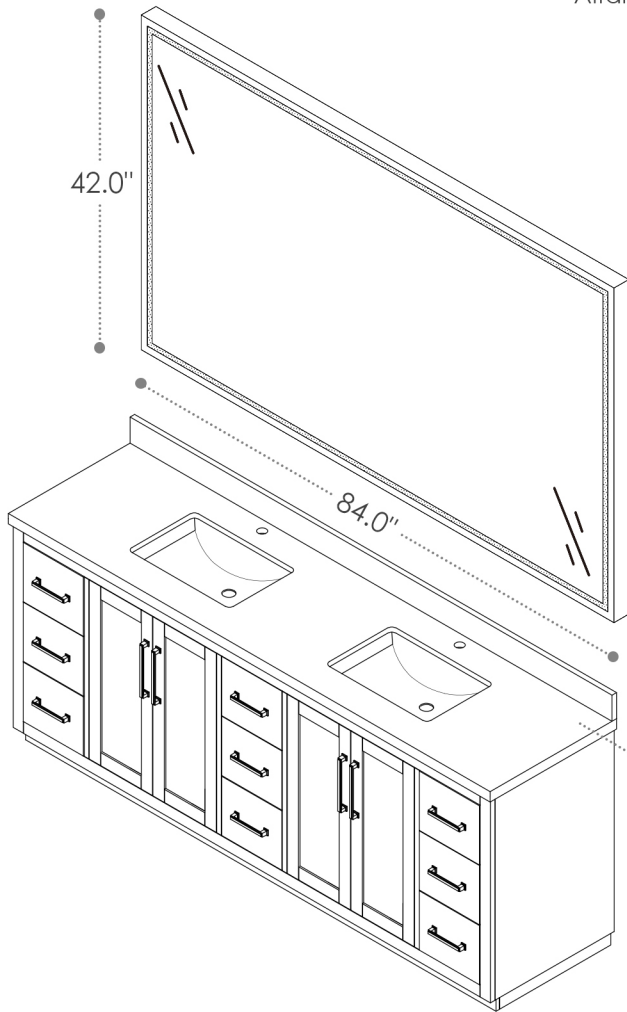

## Cicero

84"W x 22"D

Bathroom Vanity

84"W×22"D×34"H inches

## INSTALLATION SPECIFICATION

Item#	562084		
Color	Light Brown		
Overall Dimension	84 in W x 22 in D x 34 in H		
Vanity Material	Solid fir wood, and long-lasting plywood		
Countertop Material	Engineered Stone - Grain White		
Number of Drawer(s)	5 soft-closing drawers and 2 two-in-one large drawers		
Number of Door(s)	4 soft-closing doors		
Hardware Finish	Zinc Alloy Matte Black	Shape	Rectangular
Top Thickness	1.6 inch	Installation Type	Freestanding
Assembly Required	Yes	Backsplash Height	4 inch
Faucet Hole Spacing(in.)	Single Hole	Sink	Double Undermount Sink

All measurements are approximate. Measurements may vary +/-1/2".  
Note : Does not include faucet, drain assembly, sidesplash, or P-trap.