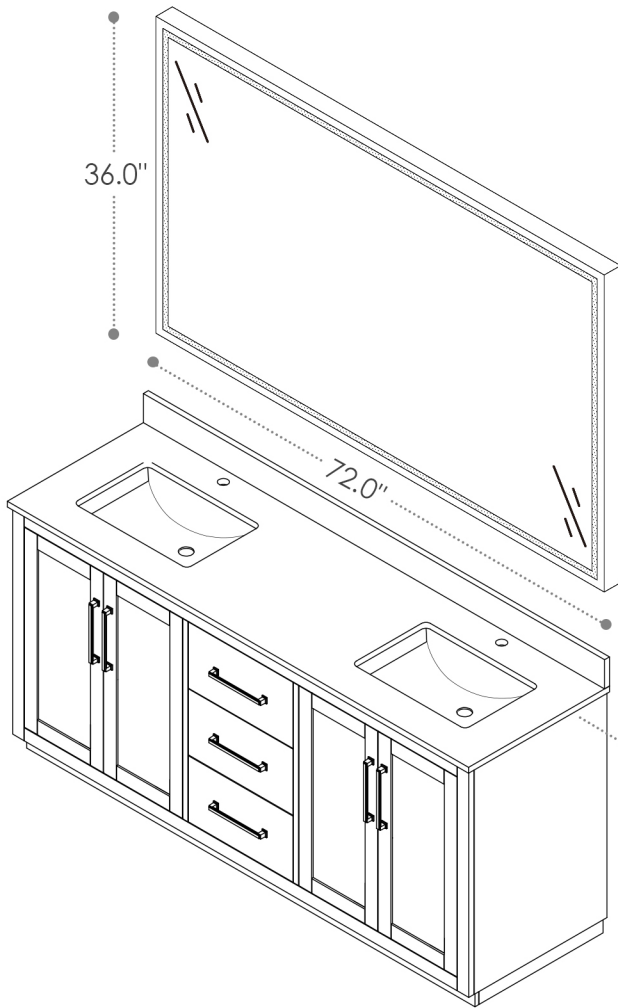

## Cicero

72"W x 22"D

Bathroom Vanity

72"W×22"D×34"H inches

## INSTALLATION SPECIFICATION

Item#	562072		
Color	Light Brown		
Overall Dimension	72 in W x 22 in D x 34 in H		
Vanity Material	Solid fir wood, and long-lasting plywood		
Countertop Material	Engineered Stone - Grain White		
Hardware Finish	Zinc Alloy Matte Black	Shape	Rectangular
Number of Door(s)	4 soft-closing doors	Number of Drawer(s)	3 soft-closing drawers
Top Thickness	0.8 inch	Installation Type	Freestanding
Assembly Required	Yes	Backsplash Height	4 inch
Faucet Hole Spacing(in.)	Single Hole	Sink	Double Undermount Sink

All measurements are approximate. Measurements may vary +/-1/2".  
Note : Does not include faucet, drain assembly, sidesplash, or P-trap.