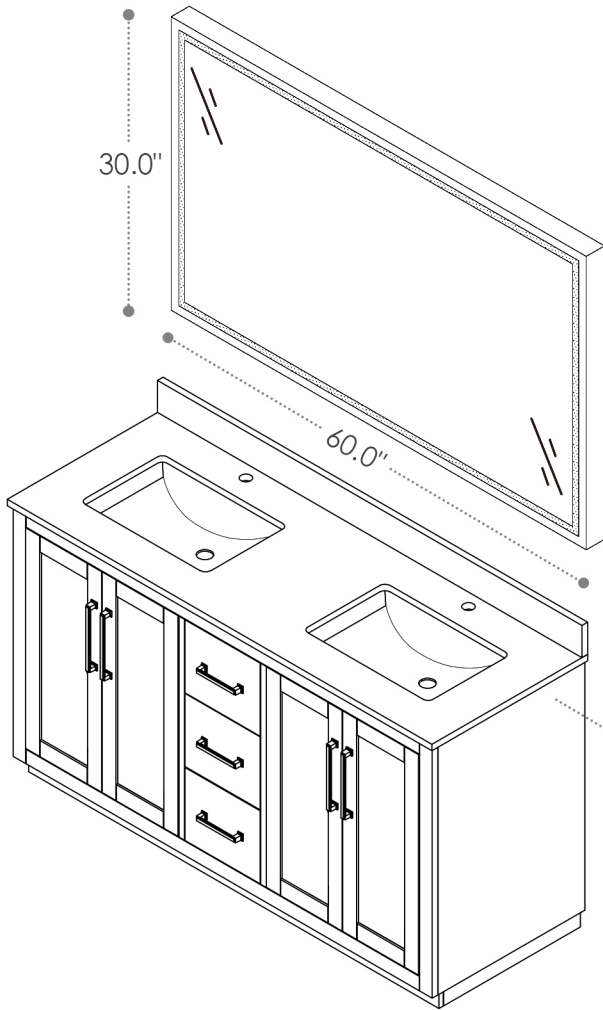

## Cicero

60"W x 22"D

Bathroom Vanity

60"W x 22"D x 34"H inches

## INSTALLATION SPECIFICATION

Item#	562060		
Color	Light Brown		
Overall Dimension	60 in W x 22 in D x 34 in H		
Vanity Material	Solid fir wood, and long-lasting plywood		
Countertop Material	Engineered Stone - Grain White		
Hardware Finish	Zinc Alloy Matte Black	Shape	Rectangular
Number of Door(s)	4 soft-closing doors	Number of Drawer(s)	3 soft-closing drawers
Top Thickness	0.8 inch	Installation Type	Freestanding
Assembly Required	Yes	Backsplash Height	4 inch
Faucet Hole Spacing(in.)	Single Hole	Sink	Double Undermount Sink

All measurements are approximate. Measurements may vary +/-1/2".  
Note : Does not include faucet, drain assembly, sidesplash, or P-trap.