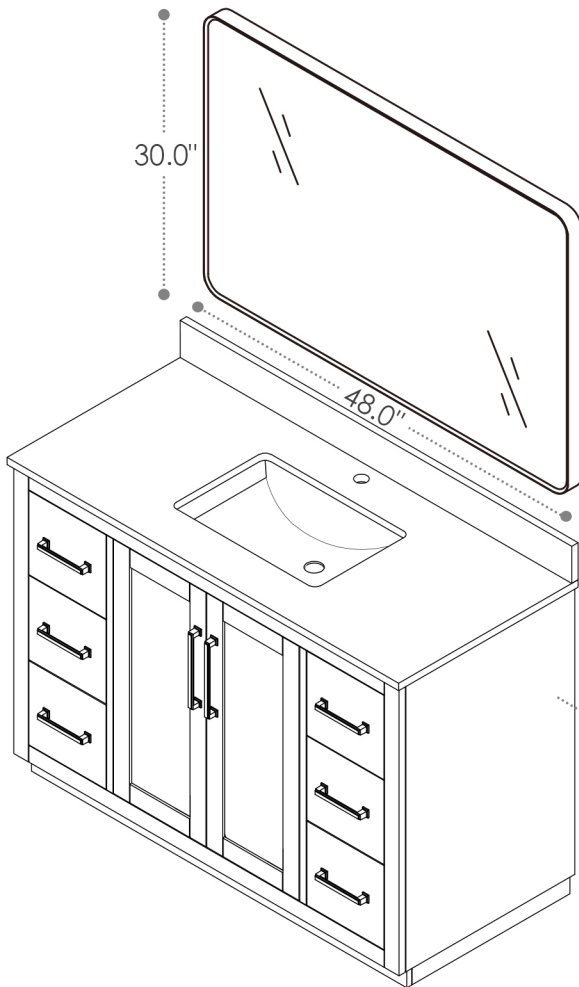

ALTAIR

FASHION BATHROOM LIFE

Altair Design, Inc.

Cicero

48"W x 22"D

Bathroom Vanity

48"W×22"D×34"H inches

INSTALLATION SPECIFICATION

| | | | |
|--------------------------|--|---------------------|------------------------|
| Item# | 562048 | | |
| Color | Light Brown | | |
| Overall Dimension | 48 in W x 22 in D x 34 in H | | |
| Vanity Material | Solid fir wood, and long-lasting plywood | | |
| Countertop Material | Engineered Stone - Grain White | | |
| Hardware Finish | Zinc Alloy Matte Black | Shape | Rectangular |
| Number of Door(s) | 2 soft-closing doors | Number of Drawer(s) | 6 soft-closing drawers |
| Top Thickness | 0.8 inch | Installation Type | Freestanding |
| Assembly Required | Yes | Backsplash Height | 4 inch |
| Faucet Hole Spacing(in.) | Single Hole | Sink | Single Undermount Sink |

All measurements are approximate. Measurements may vary +/-1/2".
Note : Does not include faucet, drain assembly, sidesplash, or P-trap.