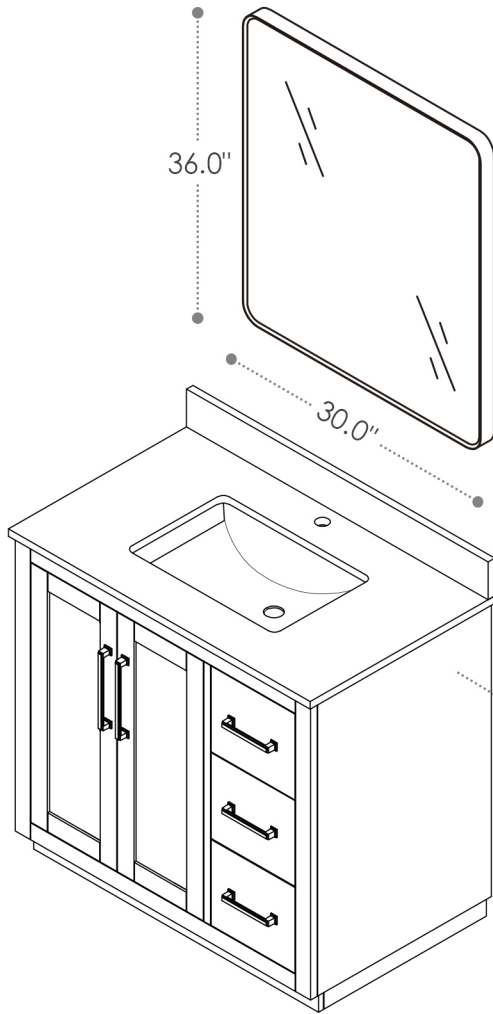

ALTAIR

FASHION BATHROOM LIFE

Altair Design, Inc.

Cicero

36"W x 22"D

Bathroom Vanity

36"W×22"D×34"H inches

INSTALLATION SPECIFICATION

Item#	562036		
Color	Light Brown		
Overall Dimension	36 in W x 22 in D x 34 in H		
Vanity Material	Solid fir wood, and long-lasting plywood		
Countertop Material	Engineered Stone - Grain White		
Hardware Finish	Zinc Alloy Matte Black	Shape	Rectangular
Number of Door(s)	2 soft-closing doors	Number of Drawer(s)	3 soft-closing drawers
Top Thickness	0.8 inch	Installation Type	Freestanding
Assembly Required	Yes	Backsplash Height	4 inch
Faucet Hole Spacing(in.)	Single Hole	Sink	Single Undermount Sink

All measurements are approximate. Measurements may vary +/-1/2".
Note : Does not include faucet, drain assembly, sidesplash, or P-trap.