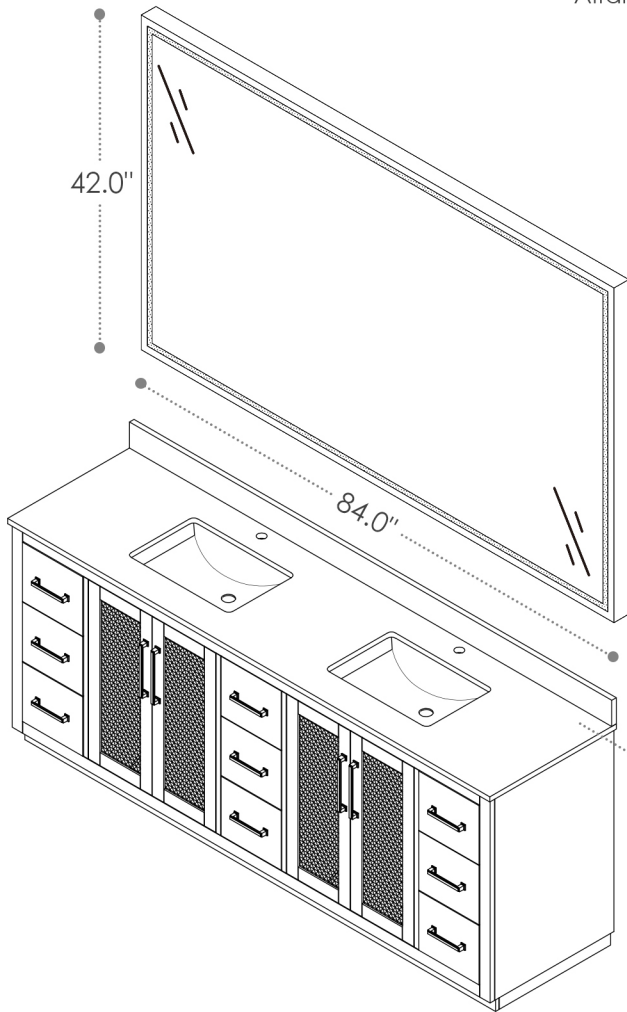

ALTAIR

FASHION BATHROOM LIFE

Altair Design, Inc.

Floral

84"W x 22"D

Bathroom Vanity

84"W×22"D×34"H inches

INSTALLATION SPECIFICATION

Item#	561084		
Color	Light Brown		
Overall Dimension	72 in W x 22 in D x 34 in H		
Vanity Material	Solid fir wood, and long-lasting plywood		
Countertop Material	Quartz - Calacatta White		
Hardware Finish	Zinc Alloy Matte Black	Shape	Rectangular
Number of Door(s)	4 soft-closing doors	Number of Drawer(s)	9 soft-closing drawers
Top Thickness	0.8 inch	Installation Type	Freestanding
Assembly Required	Yes	Backsplash Height	4 inch
Faucet Hole Spacing(in.)	Single Hole	Sink	Double Undermount Sink

All measurements are approximate. Measurements may vary +/-1/2".
Does not include faucet, back panel, drain assembly, sidesplash, or P-trap.