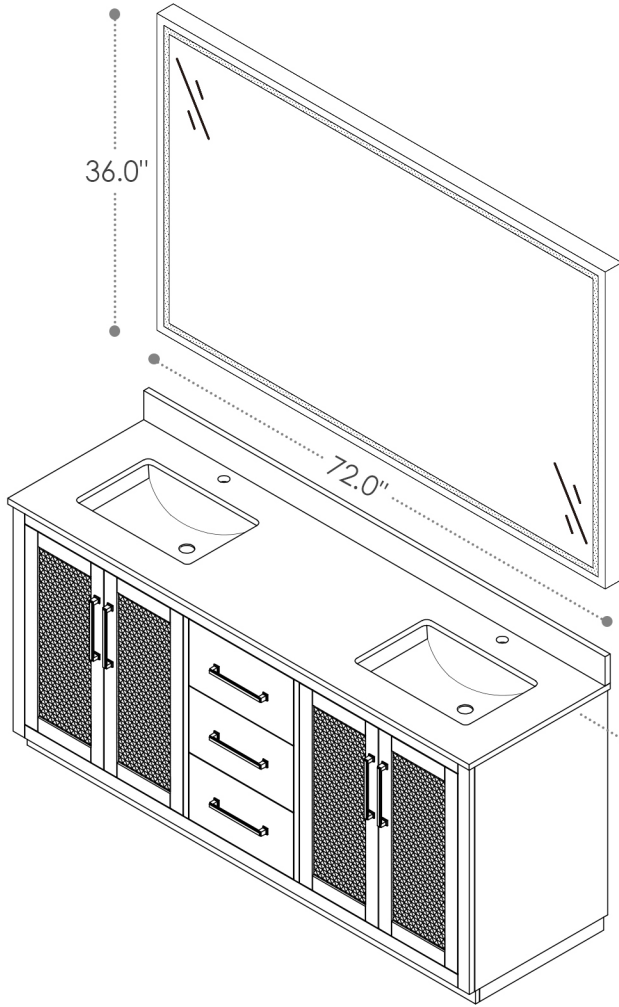

ALTAIR

FASHION BATHROOM LIFE

Altair Design, Inc.

Floral

72"W x 22"D

Bathroom Vanity

72"W x 22"D x 34"H inches

INSTALLATION SPECIFICATION

Item#	561072		
Color	Light Brown		
Overall Dimension	72 in W x 22 in D x 34 in H		
Vanity Material	Solid fir wood, and long-lasting plywood		
Countertop Material	Quartz - Calacatta White		
Hardware Finish	Zinc Alloy Matte Black	Shape	Rectangular
Number of Door(s)	4 soft-closing doors	Number of Drawer(s)	3 soft-closing drawers
Top Thickness	0.8 inch	Installation Type	Freestanding
Assembly Required	Yes	Backsplash Height	4 inch
Faucet Hole Spacing(in.)	Single Hole	Sink	Double Undermount Sink

All measurements are approximate. Measurements may vary +/- 1/2".
Does not include faucet, back panel, drain assembly, sidesplash, or P-trap.