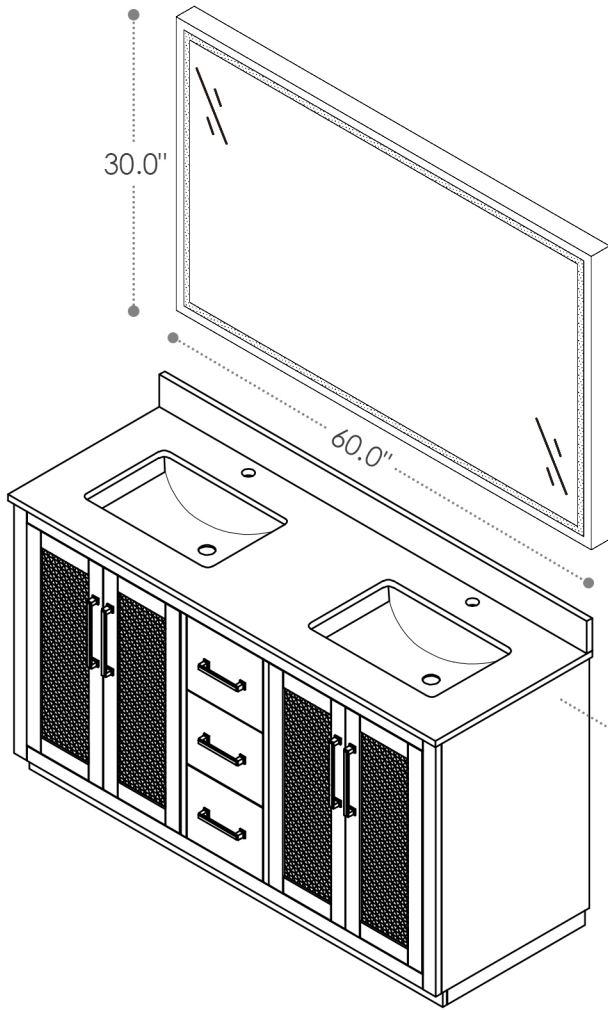

ALTAIR

FASHION BATHROOM LIFE

Altair Design, Inc.

Floral

60"W x 22"D

Bathroom Vanity

60"W x 22"D x 34"H inches

INSTALLATION SPECIFICATION

Item#	561060		
Color	Light Brown		
Overall Dimension	60 in W x 22 in D x 34 in H		
Vanity Material	Solid fir wood, and long-lasting plywood		
Countertop Material	Quartz - Calacatta White		
Hardware Finish	Zinc Alloy Matte Black	Shape	Rectangular
Number of Door(s)	4 soft-closing doors	Number of Drawer(s)	3 soft-closing drawers
Top Thickness	0.8 inch	Installation Type	Freestanding
Assembly Required	Yes	Backsplash Height	4 inch
Faucet Hole Spacing(in.)	Single Hole	Sink	Double Undermount Sink

All measurements are approximate. Measurements may vary +/- 1/2".
Does not include faucet, back panel, drain assembly, sidesplash, or P-trap.