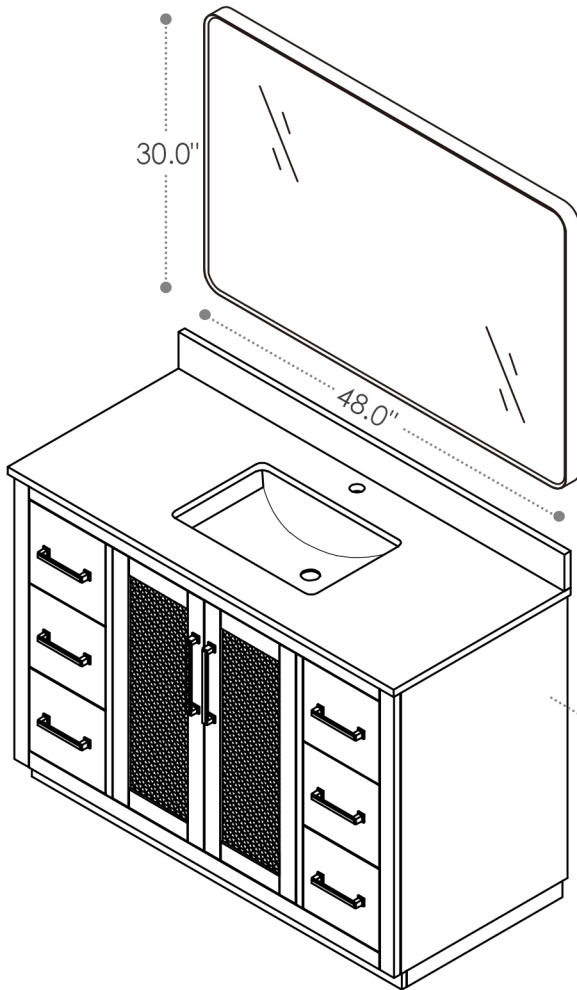

ALTAIR

FASHION BATHROOM LIFE

Altair Design, Inc.

Floral

48"W x 22"D

Bathroom Vanity

48"W×22"D×34"H inches

INSTALLATION SPECIFICATION

Item#	561048		
Color	Light Brown		
Overall Dimension	48 in W x 22 in D x 34 in H		
Vanity Material	Solid fir wood, and long-lasting plywood		
Countertop Material	Quartz - Calacatta White		
Hardware Finish	Zinc Alloy Matte Black	Shape	Rectangular
Number of Door(s)	2 soft-closing doors	Number of Drawer(s)	6 soft-closing drawers
Top Thickness	0.8 inch	Installation Type	Freestanding
Assembly Required	Yes	Backsplash Height	4 inch
Faucet Hole Spacing(in.)	Single Hole	Sink	Single Undermount Sink

All measurements are approximate. Measurements may vary +/-1/2".
Does not include faucet, back panel, drain assembly, sidesplash, or P-trap.