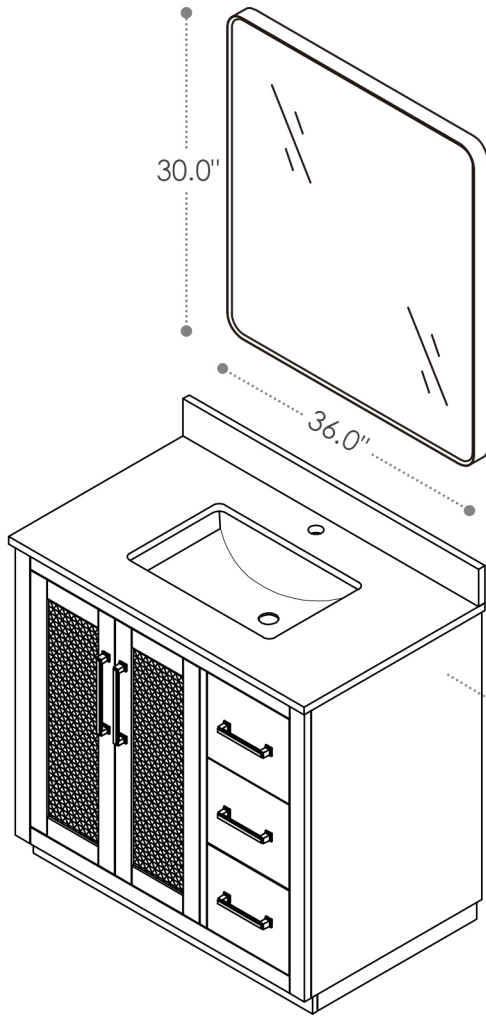

ALTAIR

FASHION BATHROOM LIFE

Altair Design, Inc.

Floral

36"W x 22"D

Bathroom Vanity

36"W×22"D×34"H inches

INSTALLATION SPECIFICATION

Item#	561036		
Color	Light Brown		
Overall Dimension	36 in W x 22 in D x 34 in H		
Vanity Material	Solid fir wood, and long-lasting plywood		
Countertop Material	Quartz - Calacatta White		
Hardware Finish	Zinc Alloy Matte Black	Shape	Rectangular
Number of Door(s)	2 soft-closing doors	Number of Drawer(s)	3 soft-closing drawers
Top Thickness	0.8 inch	Installation Type	Freestanding
Assembly Required	Yes	Backsplash Height	4 inch
Faucet Hole Spacing(in.)	Single Hole	Sink	Single Undermount Sink

All measurements are approximate. Measurements may vary +/-1/2".
Does not include faucet, back panel, drain assembly, sidesplash, or P-trap.