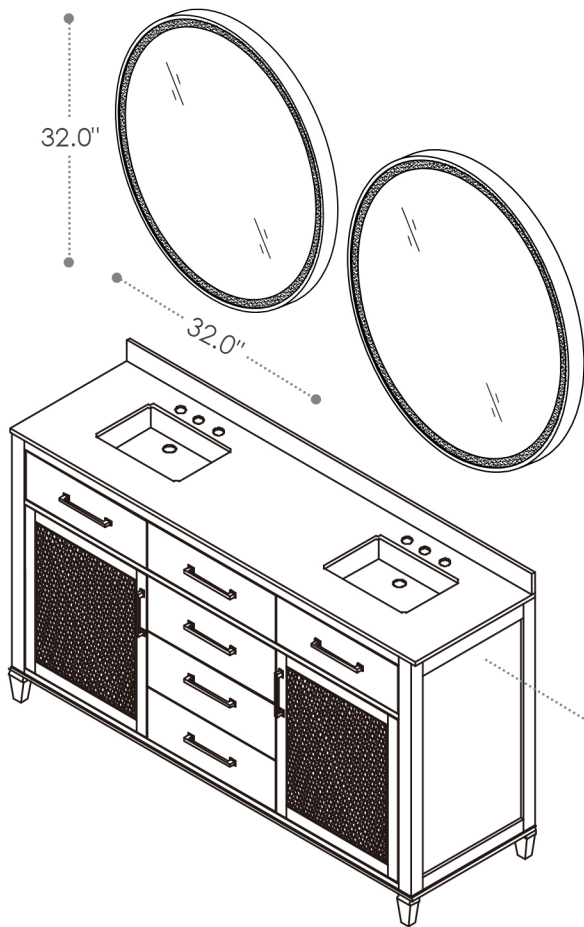

## Solana

72"W x 22"D

Bathroom Vanity

72"W×22"D×34"H inches

## INSTALLATION SPECIFICATION

Item#	560072		
Color	Weathered Fir		
Overall Dimension	72 in W x 22 in D x 34 in H		
Vanity Material	Solid fir wood, pine wood and long-lasting plywood		
Hardware Finish	Zinc Alloy Matte Black		
Number of Door	2 soft-closing doors		
Number of Drawers	2 flip-down drawer, 4 functional, soft-closing drawers		
Countertop Material	Quartz Stone - Calacatta White		
Sink	Double Undermount Sink		
Shape	Rectangular	Top Thickness	0.8 inch
Installation Type	Freestanding	Assembly Required	Yes
Backsplash Height	4 inch	Faucet Hole Spacing(in.):	8 in. widespread