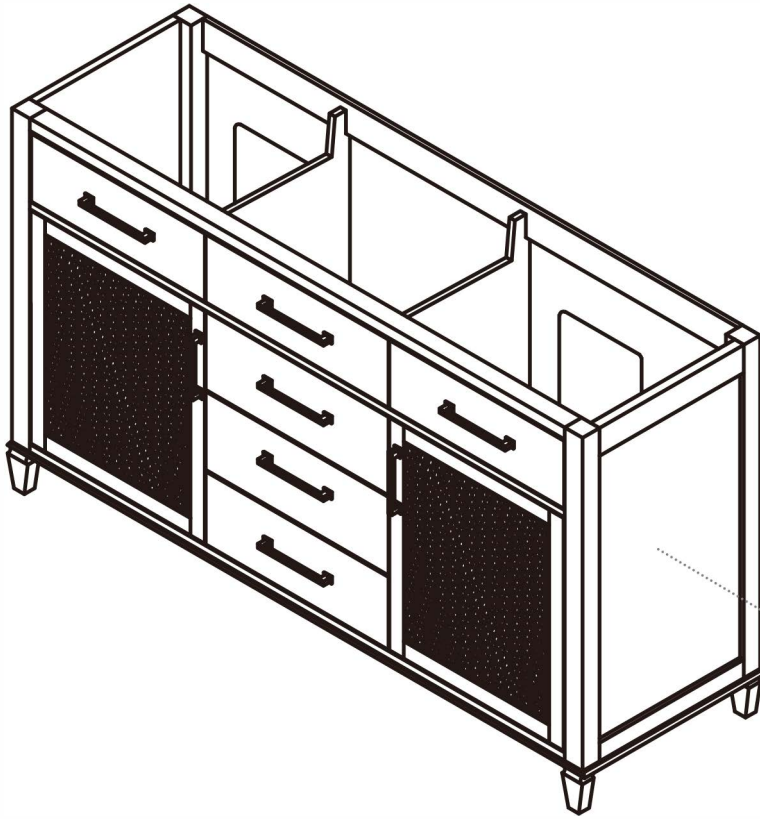

ALTAIR

FASHION BATHROOM LIFE

Altair Design, Inc.

Solana

71.2"W x 21.6"D

Vanity Base

71.2"W×21.6"D×33.1"H inches

INSTALLATION SPECIFICATION

Item#	560072-CAB		
Color	Weathered Fir		
Overall Dimension	71.2 in W x 21.6 in D x 33.1 in H		
Vanity Material	Solid fir wood, pine wood and long-lasting plywood		
Hardware Finish	Zinc Alloy Matte Black		
Number of Door	2 soft-closing doors		
Number of Drawers	2 flip-down drawer, 4 functional, soft-closing drawers		
Countertop	Not included	Sink	Not included
Shape	Rectangular	Cabinet weight(lbs)	142.2
Installation Type	Freestanding	Assembly Required	No
Backsplash Height	Not included	Back Panel:	Removable back panel