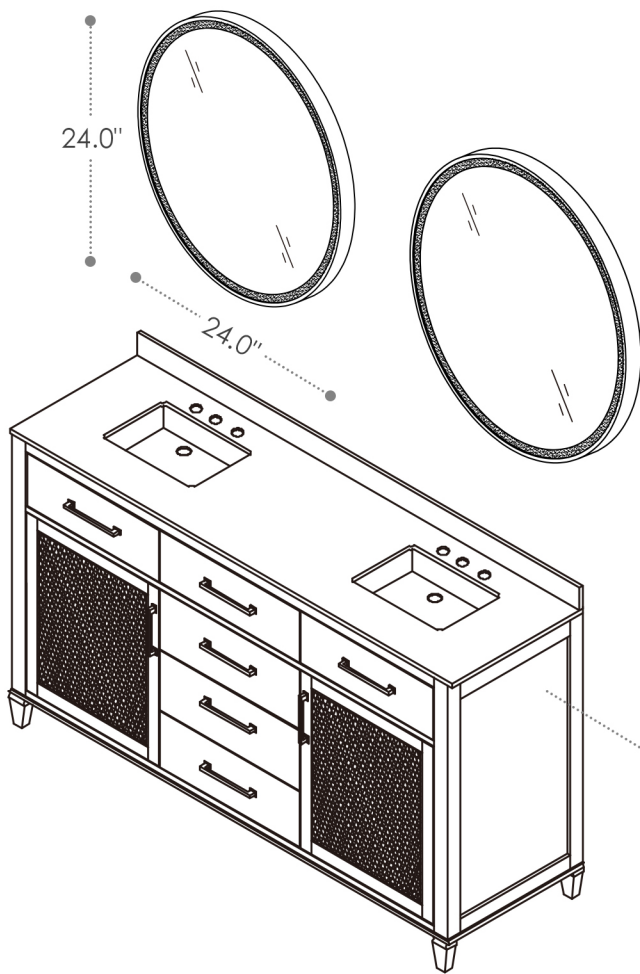

## Solana

60"W x 22"D

Bathroom Vanity

60"W×22"D×34"H inches

## INSTALLATION SPECIFICATION

Item#	560060		
Color	Weathered Fir		
Overall Dimension	60 in W x 22 in D x 34 in H		
Vanity Material	Solid fir wood, pine wood and long-lasting plywood		
Hardware Finish	Zinc Alloy Matte Black		
Number of Door	2 soft-closing doors		
Number of Drawers	2 flip-down drawer, 4 functional, soft-closing drawers		
Countertop Material	Quartz Stone - Calacatta White		
Sink	Double Undermount Sink		
Shape	Rectangular	Top Thickness	0.8 inch
Installation Type	Freestanding	Assembly Required	Yes
Backsplash Height	4 inch	Faucet Hole Spacing(in.):	8 in. widespread