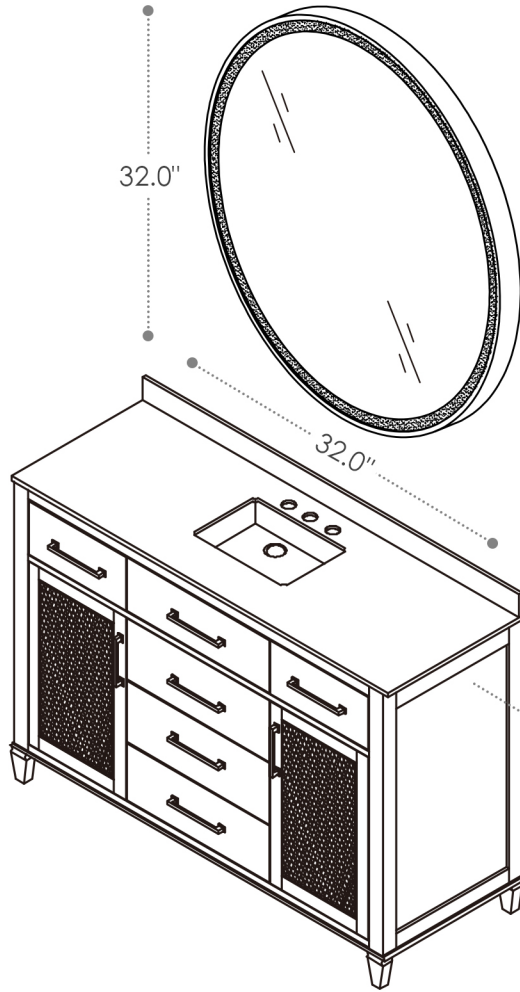

## Solana

48"W x 22"D

Bathroom Vanity

48"W×22"D×34"H inches

## INSTALLATION SPECIFICATION

Item#	560048		
Color	Weathered Fir		
Overall Dimension	48 in W x 22 in D x 34 in H		
Vanity Material	Solid fir wood, pine wood and long-lasting plywood		
Hardware Finish	Zinc Alloy Matte Black		
Number of Door	2 soft-closing doors		
Number of Drawers	1 flip-down drawer, 5 functional, soft-closing drawers		
Countertop Material	Quartz Stone - Calacatta White		
Sink	Single Undermount Sink		
Shape	Rectangular	Top Thickness	0.8 inch
Installation Type	Freestanding	Assembly Required	Yes
Backsplash Height	4 inch	Faucet Hole Spacing(in.):	8 in. widespread