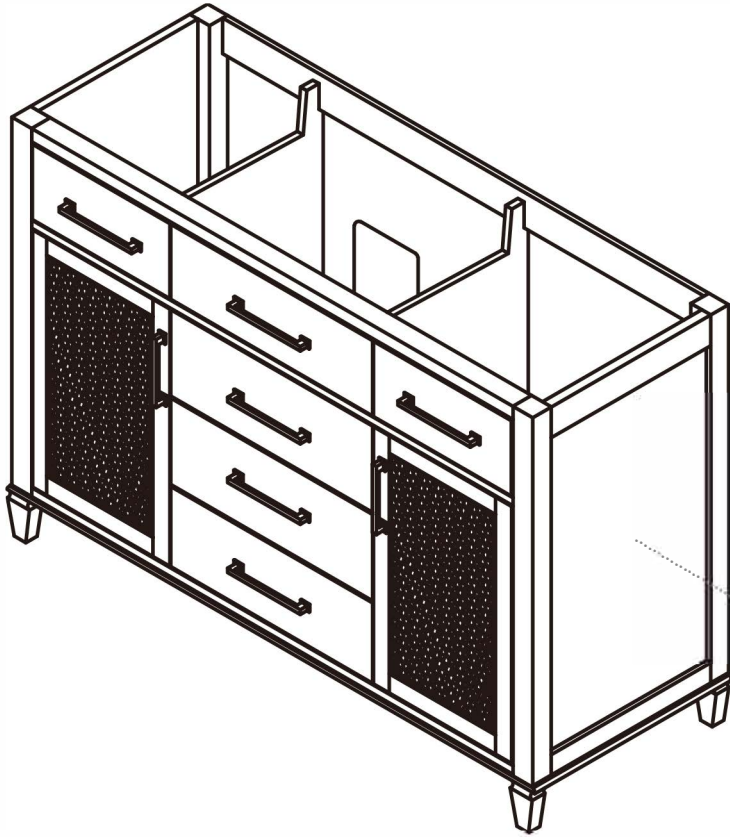

ALTAIR

FASHION BATHROOM LIFE

Alfair Design, Inc.

Solana

47.2"W x 21.6"D

Vanity Base

47.2"W×21.6"D×33.1"H inches

INSTALLATION SPECIFICATION

Item#	558048-CAB		
Color	Weathered Fir		
Overall Dimension	47.2 in W x 21.6 in D x 33.1 in H		
Vanity Material	Solid fir wood, pine wood and long-lasting plywood		
Hardware Finish	Zinc Alloy Matte Black		
Number of Door	2 soft-closing doors		
Number of Drawers	1 flip-down drawer, 5 functional, soft-closing drawers		
Countertop	Not included	Sink	Not included
Shape	Rectangular	Cabinet weight(lbs)	120.2
Installation Type	Freestanding	Assembly Required	No
Backsplash Height	Not included	Back Panel:	Removable back panel