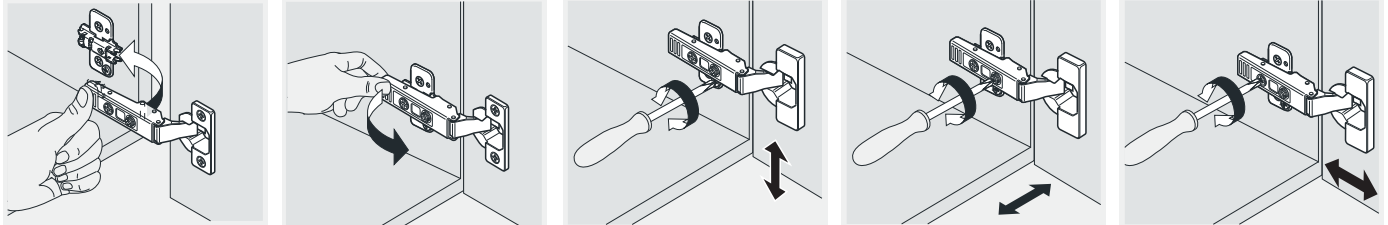

Erecting Tool/Outils d'assemblage

Install, Remove, Adjust Of Top Fast Loading Hinge / Montage, démontage et réglage de la charnière de chargement rapide

Install/l'installation

Remove/mobiles

Adjust the height/Hauteur de réglage

adjust the lateral/Réglage latéral

Adjust the depth/Profondeur de réglage

Installation Instruction/Instructions d'installation

Install/l'installation

Remove/mobiles

Drawer Adjust/ tiroir ajuster

② Place ALTAIR vanity top onto the cabinet, making sure vanity is seated properly.

① Apply a bead of adhesive or silicone onto each edge of cabinet top.

24H
Don't use the vanity for at least 24 hour, in order to allow the glue to cure fully.

1. Sticky Ceramic Basin/Bassin en céramique collant

2. Install pop-up, faucet and basin / Installer des éventails, des robinets et des lavabos

3. Hang the Mirror/Suspendus Miroirs

4. hang up the mirror
shake left and right to see if it is stable