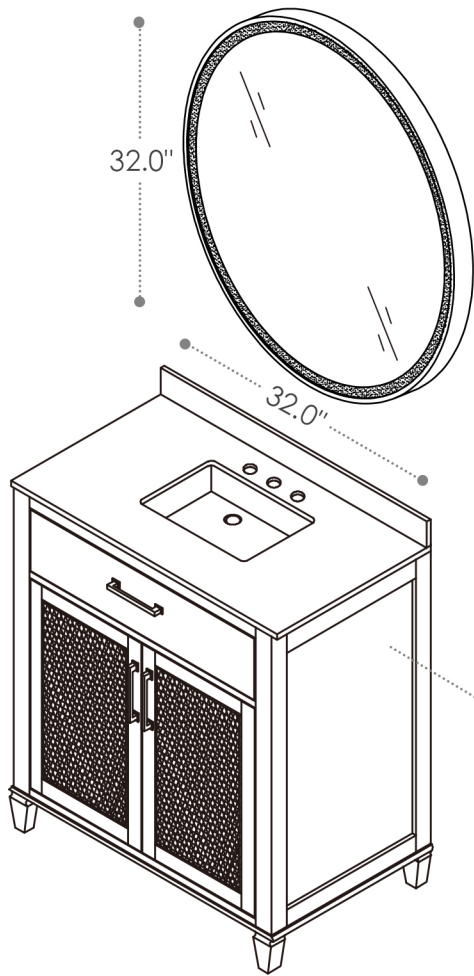

ALTAIR

FASHION BATHROOM LIFE

Altair Design, Inc.

Solana

36"W x 22"D

Bathroom Vanity

36"W×22"D×34"H inches

INSTALLATION SPECIFICATION

Item#	560036		
Color	Weathered Fir		
Overall Dimension	36 in W x 22 in D x 34 in H		
Vanity Material	Solid fir wood, pine wood and long-lasting plywood		
Hardware Finish	Zinc Alloy Matte Black		
Number of Door	2 soft-closing doors		
Number of Drawers	1 flip-down and 1 built-in drawer		
Countertop Material	Quartz Stone - Calacatta White		
Sink	Single Undermount Sink		
Shape	Rectangular	Top Thickness	0.8 inch
Installation Type	Freestanding	Assembly Required	Yes
Backsplash Height	4 inch	Faucet Hole Spacing(in.):	8 in. widespread

Note : Does not include faucet, drain assembly, sidesplash, or P-trap.