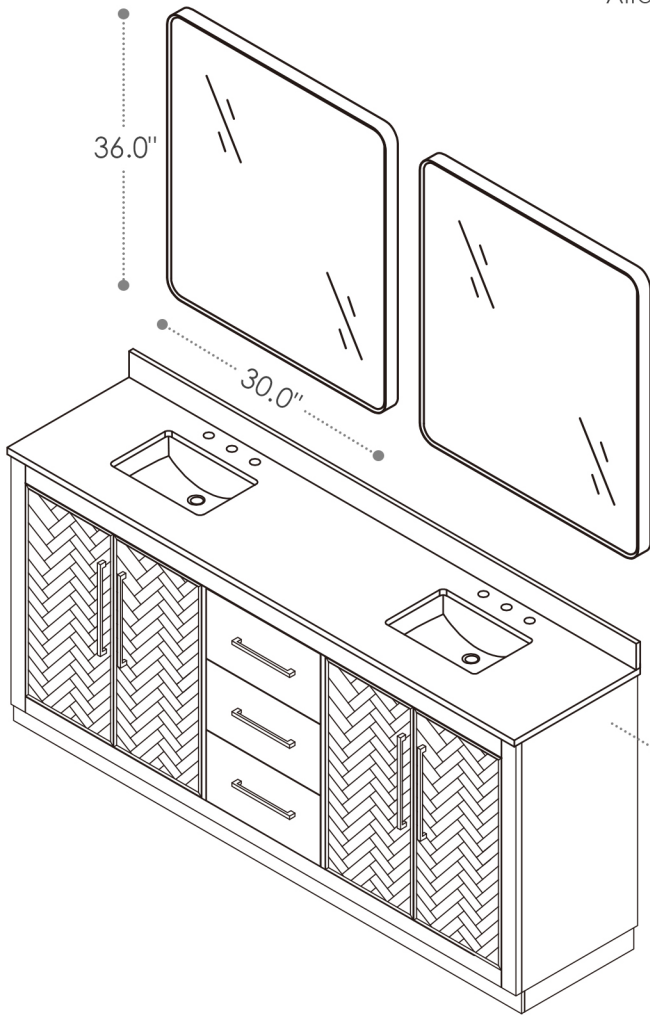

## Bellavia

72"W x 22"D

Bathroom Vanity

72"W x 22"D x 33.9"H inches

## INSTALLATION SPECIFICATION

Item#	559072		
Color	Weathered Fir		
Overall Dimension	72 in W x 22 in D x 33.9 in H		
Vanity Material	Solid fir wood, pine wood and long-lasting plywood		
Countertop Material	Engineered stone grain white		
Hardware Finish	Zinc Alloy Matte Black	Shape	Rectangular
Number of Door	4 soft-closing doors	Number of Drawers	3 soft-closing drawers
Top Thickness	0.8 inch	Installation Type	Freestanding
Assembly Required	Yes	Backsplash Height	4 inch
Faucet Hole Spacing(in.)	8 in. widespread	Sink	Double Undermount Sink

All measurements are approximate. Measurements may vary +/-1/2".  
Does not include faucet, drain assembly, P-trap, or sidesplash.