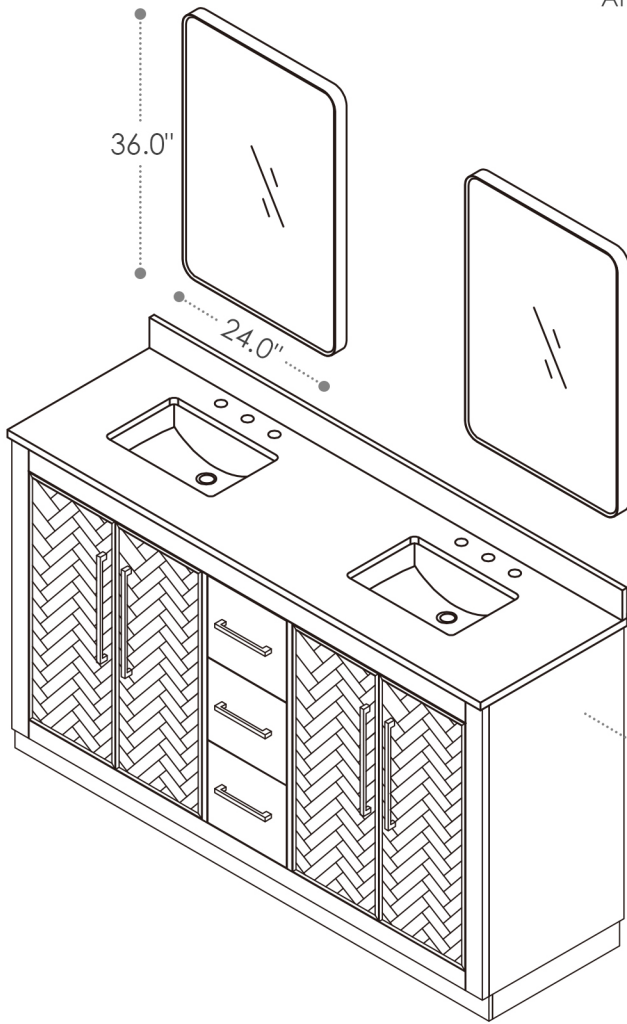

ALTAIR

FASHION BATHROOM LIFE

Altair Design, Inc.

Bellavia

60"W x 22"D

Bathroom Vanity

60"W x 22"D x 33.9"H inches

INSTALLATION SPECIFICATION

Item#	559060		
Color	Weathered Fir		
Overall Dimension	60 in W x 22 in D x 33.9 in H		
Vanity Material	Solid fir wood, pine wood and long-lasting plywood		
Countertop Material	Engineered stone grain white		
Hardware Finish	Zinc Alloy Matte Black	Shape	Rectangular
Number of Door	4 soft-closing doors	Number of Drawers	3 soft-closing drawers
Top Thickness	0.8 inch	Installation Type	Freestanding
Assembly Required	Yes	Backsplash Height	4 inch
Faucet Hole Spacing(in.)	8 in. widespread	Sink	Double Undermount Sink

All measurements are approximate. Measurements may vary +/-1/2".
Does not include faucet, drain assembly, P-trap, or sidesplash.