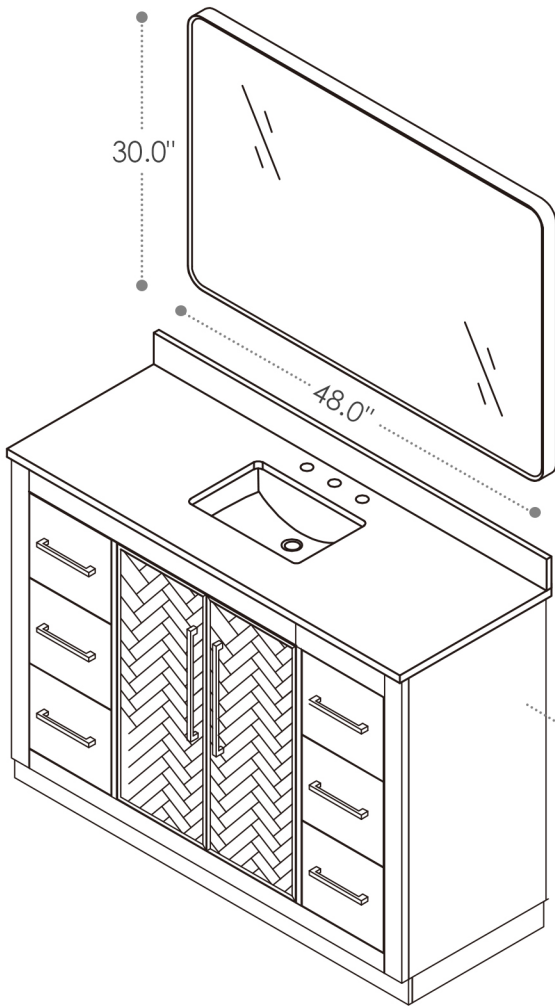

## Bellavia

48"W x 22"D

Bathroom Vanity

48"W x 22"D x 33.9"H inches

## INSTALLATION SPECIFICATION

|                          |  |                   |                        |
|--------------------------|--|-------------------|------------------------|
| Item#                    | 559048   |                   |                        |
| Color                    | Weathered Fir                                      |                   |                        |
| Overall Dimension        | 48 in W x 22 in D x 33.9 in H                      |                   |                        |
| Vanity Material          | Solid fir wood, pine wood and long-lasting plywood |                   |                        |
| Countertop Material      | Engineered stone grain white                       |                   |                        |
| Hardware Finish          | Zinc Alloy Matte Black                             | Shape             | Rectangular            |
| Number of Door           | 2 soft-closing doors                               | Number of Drawers | 6 soft-closing drawers |
| Top Thickness            | 0.8 inch   | Installation Type | Freestanding           |
| Assembly Required        | Yes  | Backsplash Height | 4 inch                 |
| Faucet Hole Spacing(in.) | 8 in. widespread                                   | Sink              | Single Undermount Sink |

All measurements are approximate. Measurements may vary +/-1/2".  
Does not include faucet, drain assembly, P-trap, or sidesplash.