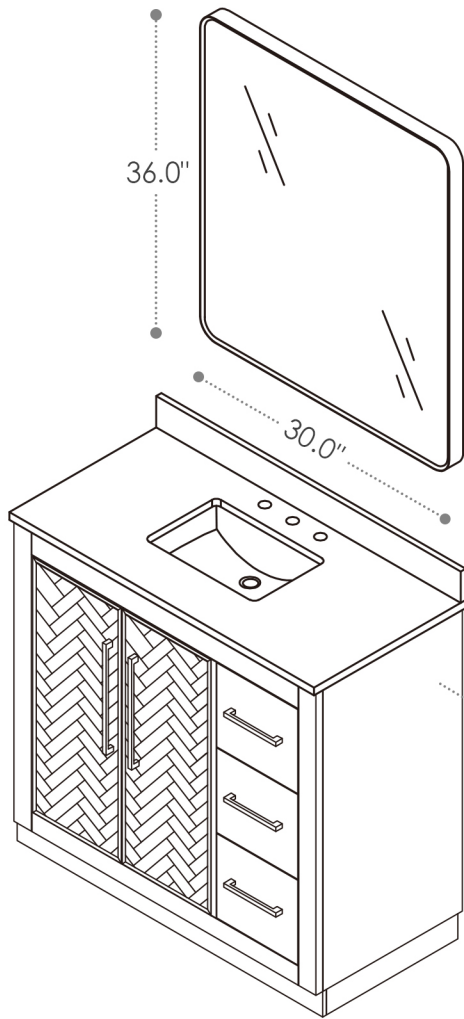

ALTAIR

FASHION BATHROOM LIFE

Altair Design, Inc.

Bellavia

36"W x 22"D

Bathroom Vanity

36"W×22"D×33.9"H inches

INSTALLATION SPECIFICATION

Item#	559036		
Color	Weathered Fir		
Overall Dimension	36 in W x 22 in D x 33.9 in H		
Vanity Material	Solid fir wood, pine wood and long-lasting plywood		
Countertop Material	Engineered stone grain white		
Hardware Finish	Zinc Alloy Matte Black	Shape	Rectangular
Number of Door	2 soft-closing doors	Number of Drawers	3 soft-closing drawers
Top Thickness	0.8 inch	Installation Type	Freestanding
Assembly Required	Yes	Backsplash Height	4 inch
Faucet Hole Spacing(in.)	8 in. widespread	Sink	Single Undermount Sink

All measurements are approximate. Measurements may vary +/-1/2".
Does not include faucet, drain assembly, P-trap, or sidesplash.