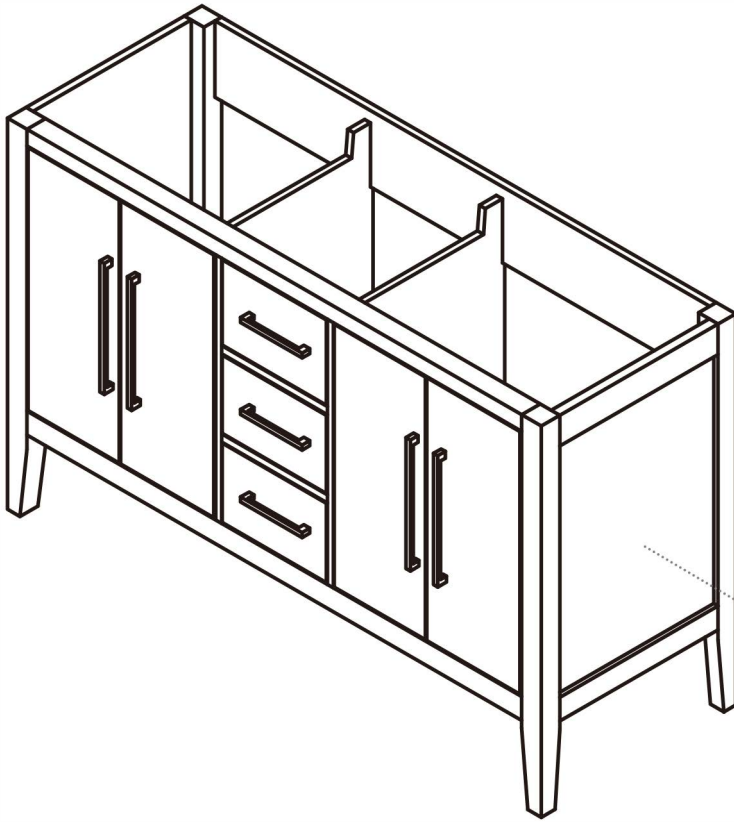

ALTAIR

FASHION BATHROOM LIFE

Altair Design, Inc.

Laurel

71.2"W x 21.6"D

Vanity Base

71.2"W×21.6"D×33.1"H inches

INSTALLATION SPECIFICATION

Item#	558072-CAB		
Color	Weathered Fir/White		
Overall Dimension	71.2 in W x 21.6 in D x 33.1 in H		
Vanity Material	Solid fir wood, pine wood and long-lasting plywood		
Hardware Finish	Zinc Alloy Matte Black		
Number of Door	4 soft-closing doors		
Number of Drawers	3 soft-closing drawers		
Countertop	Not included	Sink	Not included
Shape	Rectangular	Cabinet weight(lbs)	138.9
Installation Type	Freestanding	Assembly Required	No
Backsplash Height	Not included	Back Panel:	Opening back