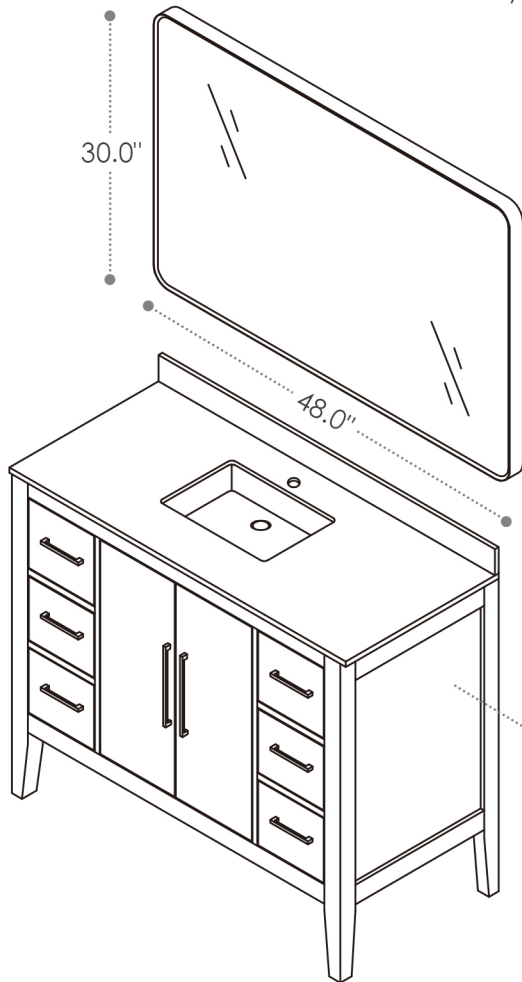

ALTAIR

FASHION BATHROOM LIFE

Altair Design, Inc.

Laurel

48"W x 22"D

Bathroom Vanity

48"W x 22"D x 34"H inches

INSTALLATION SPECIFICATION

Item#	558048		
Color	Weathered Fir/White		
Overall Dimension	48 in W x 22 in D x 34 in H		
Vanity Material	Solid fir wood, pine wood and long-lasting plywood		
Hardware Finish	Zinc Alloy Matte Black		
Number of Door	2 soft-closing doors		
Number of Drawers	6 soft-closing drawers		
Countertop Material	Quartz Stone - Calacatta White		
Sink	Single Undermount Sink		
Shape	Rectangular	Top Thickness	0.8 inch
Installation Type	Freestanding	Assembly Required	Yes
Backsplash Height	4 inch	Faucet Hole Spacing(in.):	Single Hole

Note : Does not include faucet, back panel, drain assembly, sidesplash, or P-trap.