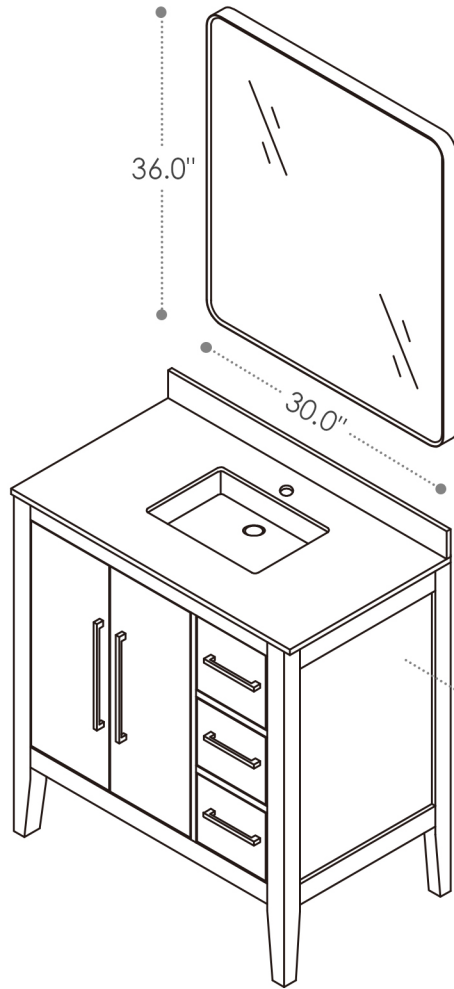

## Laurel

36"W x 22"D

Bathroom Vanity

36"W x 22"D x 34"H inches

## INSTALLATION SPECIFICATION

Item#	558036		
Color	Weathered Fir/White		
Overall Dimension	36 in W x 22 in D x 34 in H		
Vanity Material	Solid fir wood, pine wood and long-lasting plywood		
Hardware Finish	Zinc Alloy Matte Black		
Number of Door	2 soft-closing doors		
Number of Drawers	3 soft-closing drawers		
Countertop Material	Quartz Stone - Calacatta White		
Sink	Single Undermount Sink		
Shape	Rectangular	Top Thickness	0.8 inch
Installation Type	Freestanding	Assembly Required	Yes
Backsplash Height	4 inch	Faucet Hole Spacing(in.):	Single Hole