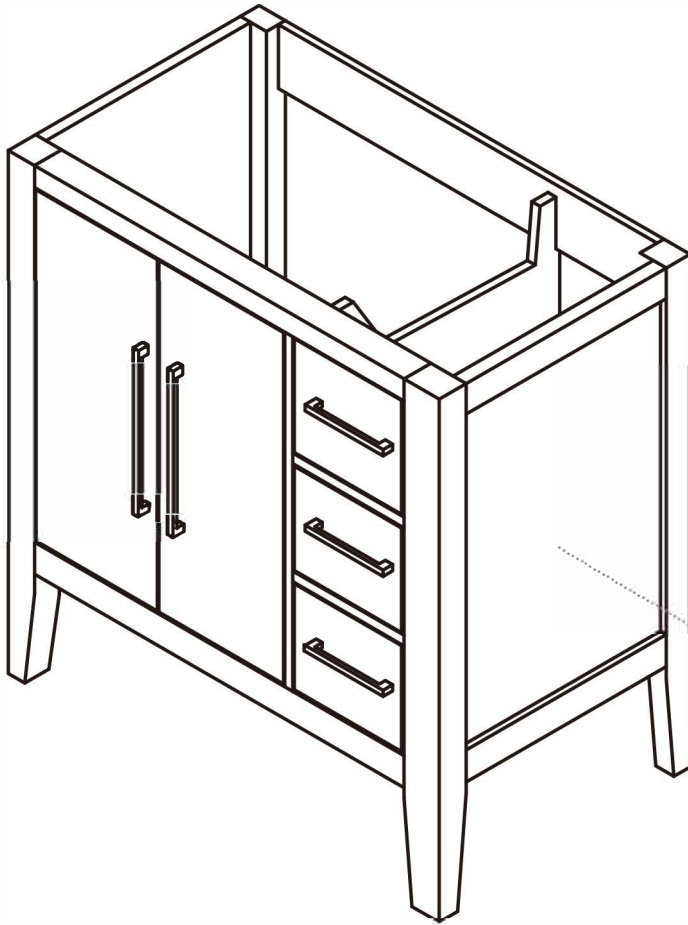

ALTAIR

FASHION BATHROOM LIFE

Altair Design, Inc.

Laurel

35.2"W x 21.6"D

Vanity Base

35.2"W×21.6"D×33.1"H inches

INSTALLATION SPECIFICATION

Item#	558036-CAB		
Color	Weathered Fir/White		
Overall Dimension	35.2 in W x 21.6 in D x 33.1 in H		
Vanity Material	Solid fir wood, pine wood and long-lasting plywood		
Hardware Finish	Zinc Alloy Matte Black		
Number of Door	2 soft-closing doors		
Number of Drawers	3 soft-closing drawers		
Countertop	Not included	Sink	Not included
Shape	Rectangular	Cabinet weight(lbs)	84.9
Installation Type	Freestanding	Assembly Required	No
Backsplash Height	Not included	Back Panel:	Opening back