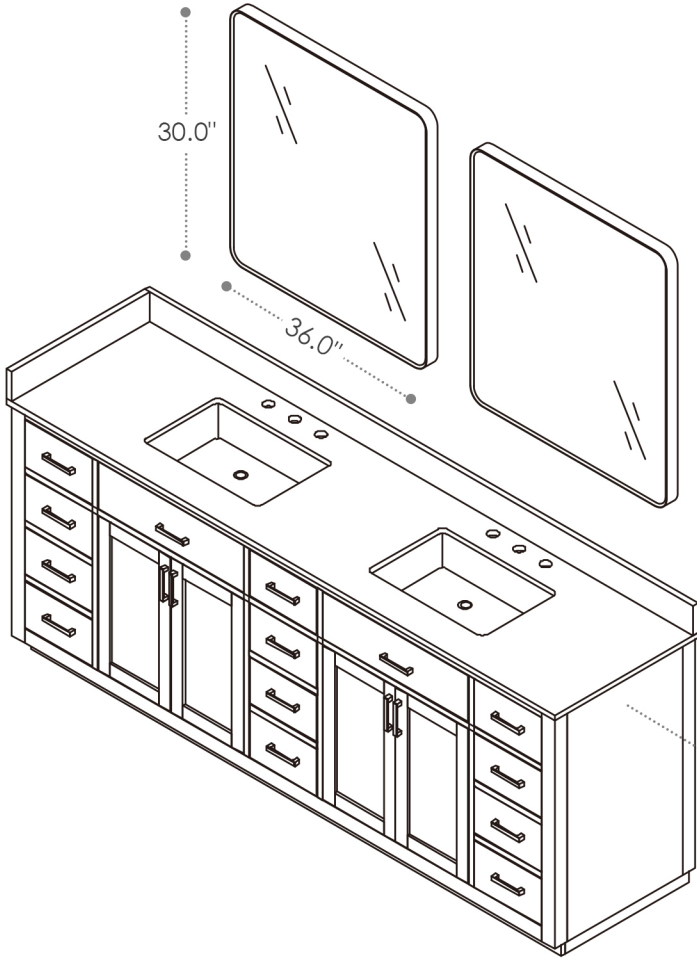

ALTAIR

FASHION BATHROOM LIFE

Altair Design, Inc.

Gavino

84"W x 22"D

Bathroom Vanity

84"W×22"D×34"H inches

INSTALLATION SPECIFICATION

Item#	557084		
Color	Light Brown/White		
Overall Dimension	84 in W x 22 in D x 34 in H		
Vanity Material	Solid wood and long-lasting plywood		
Hardware Finish	Zinc Alloy Matte Black/Brushed Gold		
Number of Door	4 soft-closing doors		
Number of Drawers	2 flip-down drawers, 6 soft-closing drawers, and 3 two-in-one functional drawers		
Countertop Material	Composite Stone - Grain White		
Sink	Double Undermount Sink	Shape	Rectangular
Top Thickness	1.6 inch	Installation Type	Freestanding
Assembly Required	No	Backsplash Height	4 inch
Sidesplash Width:	21.2 inch	Faucet Hole Spacing(in.):	8 in. widespread

All measurements are approximate. Measurements may vary +/-1/2".
Does not include faucet, drain assembly, P-trap