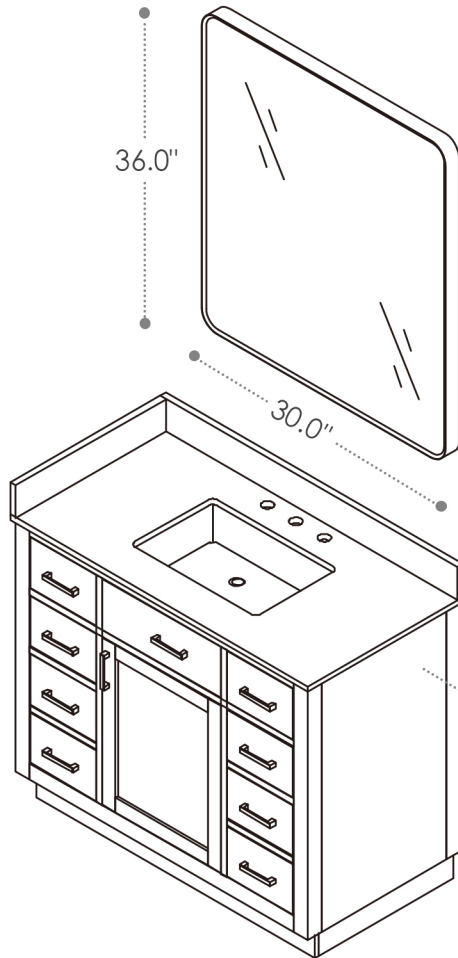

## Gavino

42"W x 22"D  
Bathroom Vanity

42"W x 22"D x 34"H inches

## INSTALLATION SPECIFICATION

Item#	557042		
Color	Light Brown/White		
Overall Dimension	42 in W x 22 in D x 34 in H		
Vanity Material	Solid wood and long-lasting plywood		
Hardware Finish	Zinc Alloy Matte Black/Brushed Gold		
Number of Door	1 soft-closing doors		
Number of Drawers	1 flip-down drawer, 4 soft-closing drawers and 2 two-in-one functional drawers		
Countertop Material	Composite Stone - Grain White		
Sink	Single Undermount Sink	Shape	Rectangular
Top Thickness	0.8 inch	Installation Type	Freestanding
Assembly Required	No	Backsplash Height	4 inch
Sidesplash Width:	21.2 inch	Faucet Hole Spacing(in.):	8 in. widespread

All measurements are approximate. Measurements may vary +/-1/2".  
Does not include faucet, drain assembly, P-trap