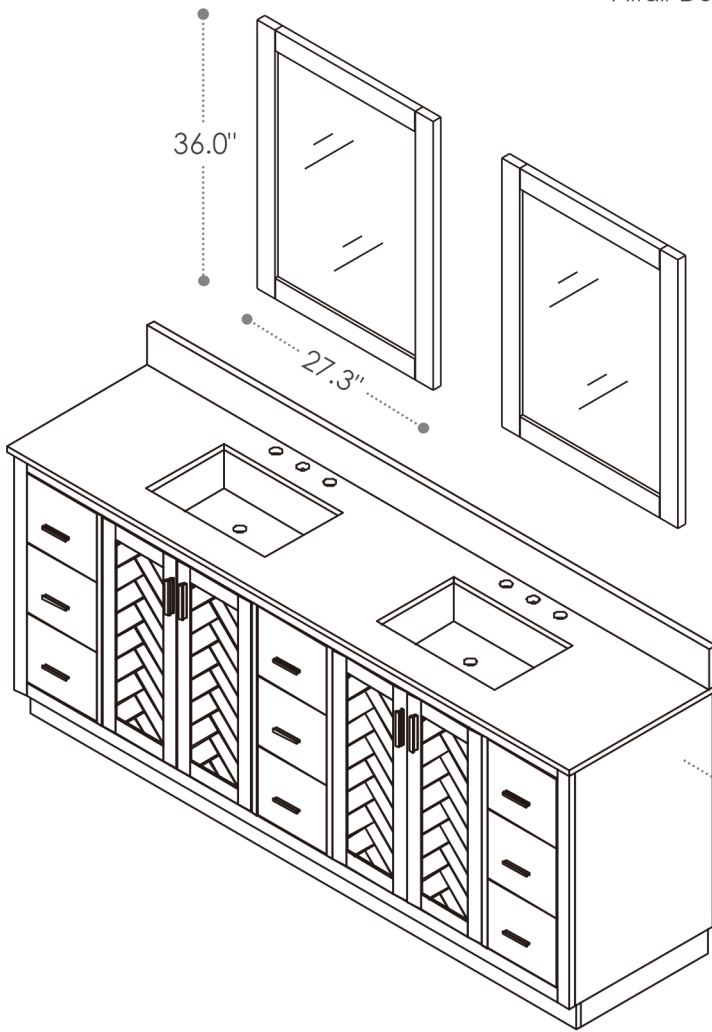

## Gazsi

84"W x 22"D

Bathroom Vanity

84"W×22"D×34"H inches

## INSTALLATION SPECIFICATION

Item#	543084		
Color	Classic Blue/Black Oak		
Overall Dimension	84 in W x 22 in D x 34 in H		
Vanity Material	Solid wood and long-lasting plywood		
Hardware Finish	Aluminum Alloy Brushed Gold		
Countertop Material	Composite Stone	Shape	Rectangular
Number of Door	4 soft-closing doors	Number of Drawers	9 soft-closing drawers
Top Thickness	1.6 inch	Installation Type	Freestanding
Assembly Required	No	Backsplash Height	4 inch
Faucet Hole Spacing(in.)	8 in. widespread	Sink	Double Undermount Sink

All measurements are approximate. Measurements may vary +/-1/2".  
Does not include faucet, drain assembly, P-trap