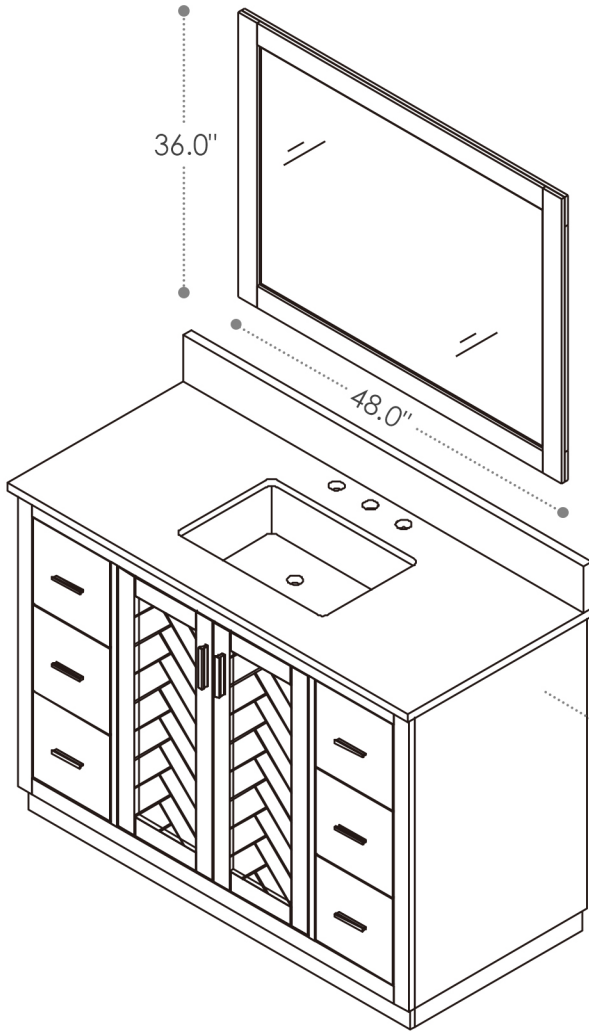

ALTAIR

FASHION BATHROOM LIFE

Altair Design, Inc.

Gazsi

60"W x 22"D

Bathroom Vanity

60"W×22"D×34"H inches

INSTALLATION SPECIFICATION

Item#	543060S		
Color	Classic Blue/Black Oak		
Overall Dimension	60 in W x 22 in D x 34 in H		
Vanity Material	Solid wood and long-lasting plywood		
Hardware Finish	Aluminum Alloy Brushed Gold		
Countertop Material	Composite Stone	Shape	Rectangular
Number of Door	2 soft-closing doors	Number of Drawers	6 soft-closing drawers
Top Thickness	0.8 inch	Installation Type	Freestanding
Assembly Required	No	Backsplash Height	4 inch
Faucet Hole Spacing(in.)	8 in. widespread	Sink	Single Undermount Sink

All measurements are approximate. Measurements may vary +/-1/2".
Does not include faucet, drain assembly, P-trap