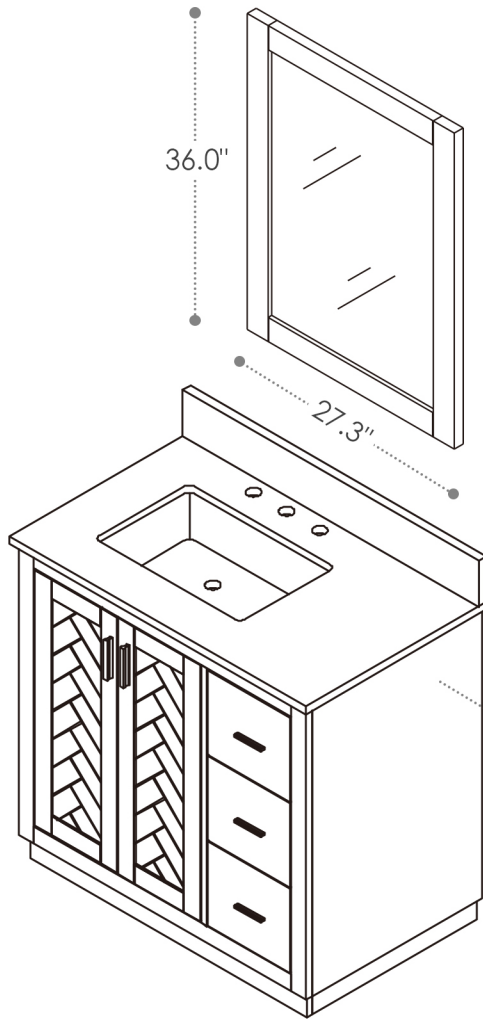

ALTAIR

FASHION BATHROOM LIFE

Altair Design, Inc.

Gazsi

42"W x 22"D

Bathroom Vanity

42"W x 22"D x 34"H inches

INSTALLATION SPECIFICATION

Item#	543042		
Color	Classic Blue/Black Oak		
Overall Dimension	42 in W x 22 in D x 34 in H		
Vanity Material	Solid wood and long-lasting plywood		
Hardware Finish	Aluminum Alloy Brushed Gold		
Countertop Material	Composite Stone	Shape	Rectangular
Number of Door	2 soft-closing doors	Number of Drawers	3 soft-closing drawers
Top Thickness	0.8 inch	Installation Type	Freestanding
Assembly Required	No	Backsplash Height	4 inch
Faucet Hole Spacing(in.)	8 in. widespread	Sink	Single Undermount Sink

All measurements are approximate. Measurements may vary +/-1/2".
Does not include faucet, drain assembly, P-trap