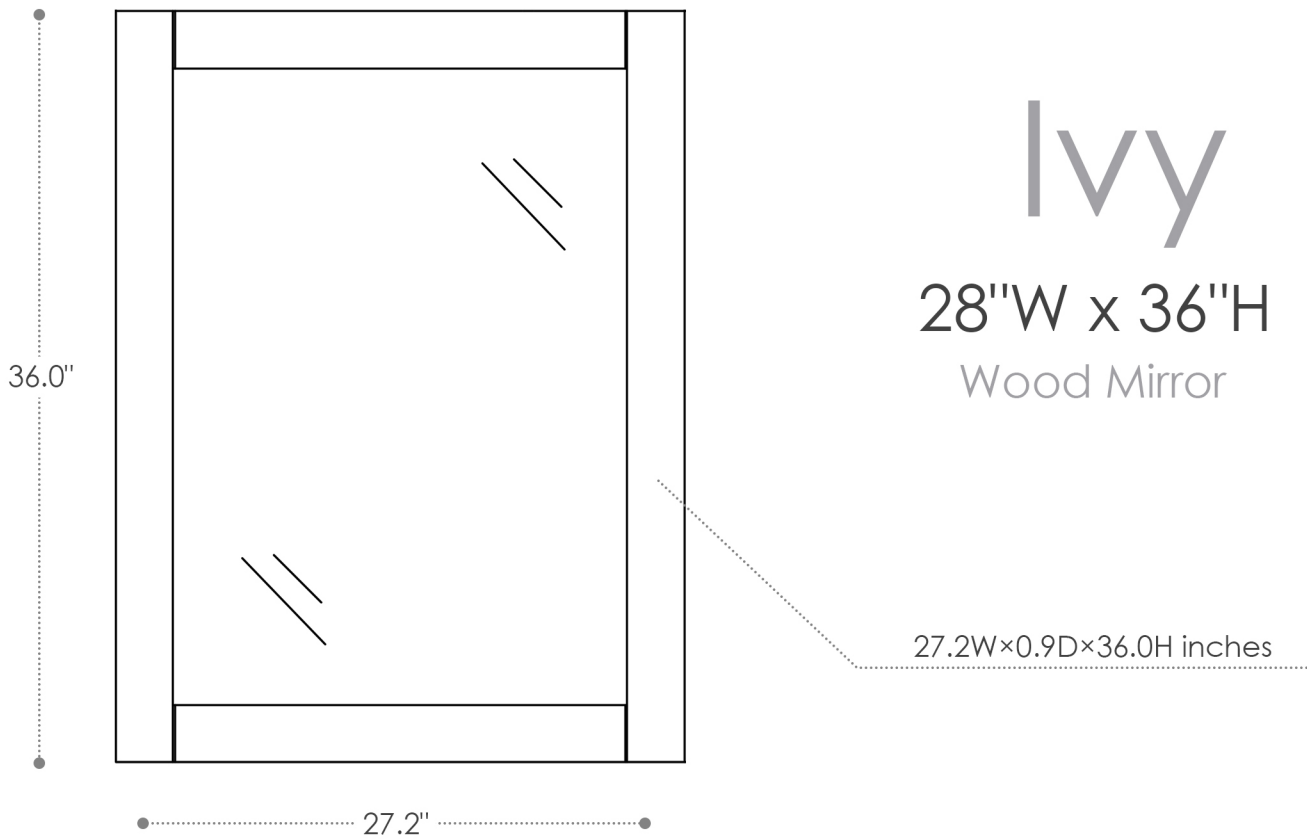

ALTAIR

FASHION BATHROOM LIFE

Altair Inc.

INSTALLATION SPECIFICATION

SKU	531030-MIR-BO		
Product Title	Ivy 28"W x 36"H Wood Mirror		
Overall Dimensions	27.2 in W x 0.9 in D x 36 in H		
Materials	Solid wood and long-lasting plywood		
Color	Black Oak	Shape	Rectangle
Installation Type	Wall mounted	Net Weight(lbs)	19.9
Glass Thickness	0.9 inch	Orientation	Vertical
Assembly Required	No	Mounting Bracket	Yes

All measurements are approximate. Measurements may vary +/- 1/2".