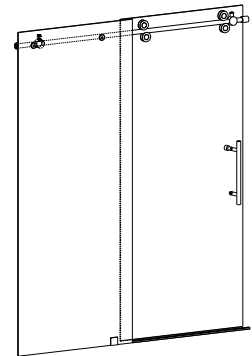

INSTALLATION SPECIFICATION

Item No.	SD80356-SS-BG
Description	Single sliding
Overall Dimensions	56"X78"
Installation Size Range	52"-56"
Profile Color	Brushed Gold
Glass Thickness	3/8"
Glass Color	Transparent&Explosion-Proof
Gross Weight	177LBS
Certifications	ANSI Z97.1-2015

Lazaro
Single sliding

All measurements are approximate. Measurements may vary +/- 1/25".