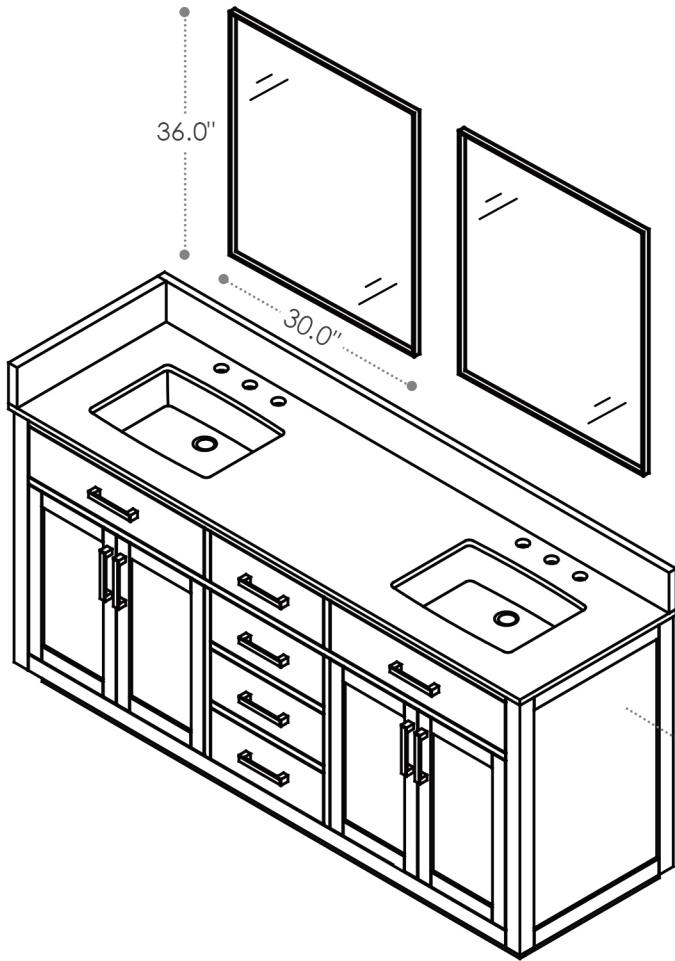

ALTAIR

FASHION BATHROOM LIFE

Altair Design, Inc.

Gavino

72"W x 22"D

Bathroom Vanity

72"W x 22"D x 34"H inches

INSTALLATION SPECIFICATION

Item#	557072		
Color	Light Brown/Royal Blue/White		
Overall Dimension	72 in W x 22 in D x 34 in H		
Vanity Material	Solid wood and long-lasting plywood		
Hardware Finish	Zinc Alloy Matte Black/Brushed Gold		
Number of Door	4 soft-closing doors		
Number of Drawers	2 flip-down drawers, 3 soft-closing drawers		
Countertop Material	Composite Stone - Grain White		
Sink	Double Undermount Sink	Shape	Rectangular
Top Thickness	0.8 inch	Installation Type	Freestanding
Assembly Required	No	Backsplash Height	4 inch
Sidesplash Width:	21.2 inch	Faucet Hole Spacing(in.):	8 in. widespread

All measurements are approximate. Measurements may vary +/-1/2".
Does not include faucet, drain assembly, P-trap