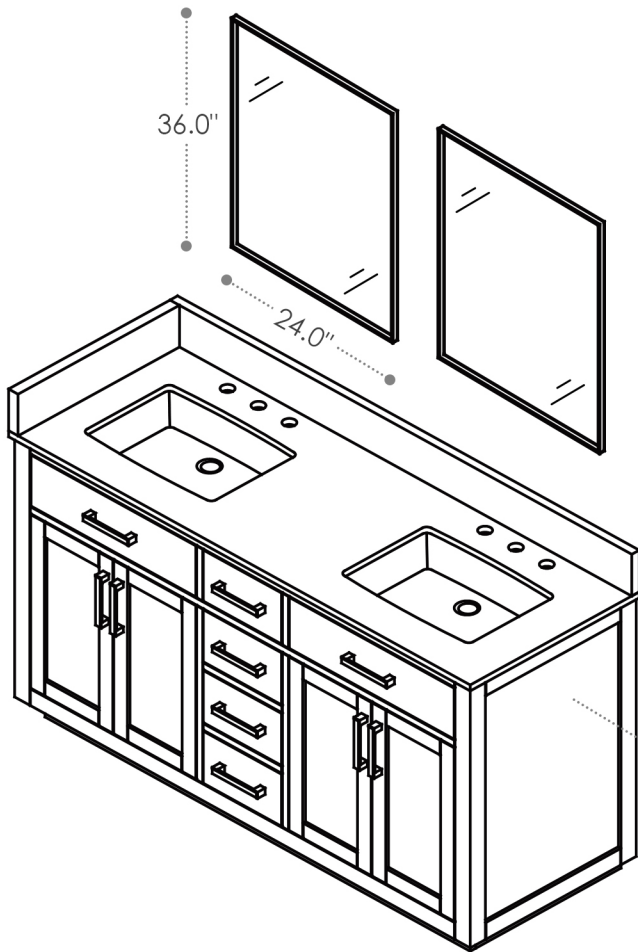

## Gavino

60"W x 22"D  
Bathroom Vanity

60"W x 22"D x 34"H inches

## INSTALLATION SPECIFICATION

|                     |   |                           |                  |
|---------------------|---|---------------------------|------------------|
| Item#               | 557060                                      |                           |                  |
| Color               | Light Brown/Royal Blue/White                |                           |                  |
| Overall Dimension   | 60 in W x 22 in D x 34 in H                 |                           |                  |
| Vanity Material     | Solid wood and long-lasting plywood         |                           |                  |
| Hardware Finish     | Zinc Alloy Matte Black/Brushed Gold         |                           |                  |
| Number of Door      | 4 soft-closing doors                        |                           |                  |
| Number of Drawers   | 2 flip-down drawers, 3 soft-closing drawers |                           |                  |
| Countertop Material | Composite Stone - Grain White               |                           |                  |
| Sink                | Double Undermount Sink                      | Shape                     | Rectangular      |
| Top Thickness       | 0.8 inch                                    | Installation Type         | Freestanding     |
| Assembly Required   | No  | Backsplash Height         | 4 inch           |
| Sidesplash Width:   | 21.2 inch                                   | Faucet Hole Spacing(in.): | 8 in. widespread |

All measurements are approximate. Measurements may vary +/- 1/2".  
Does not include faucet, drain assembly, P-trap