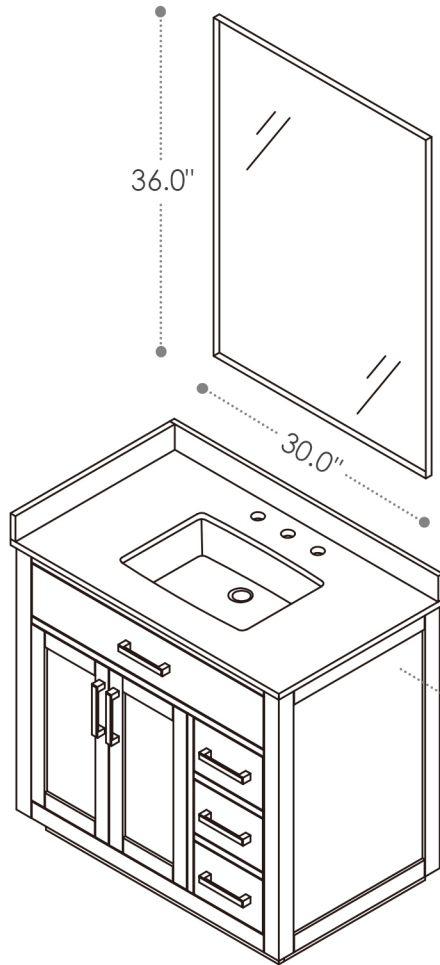

ALTAIR

FASHION BATHROOM LIFE

Altair Design, Inc.

Gavino

36"W x 22"D
Bathroom Vanity

36"W×22"D×34"H inches

INSTALLATION SPECIFICATION

Item#	557036		
Color	Light Brown/Royal Blue/White		
Overall Dimension	36 in W x 22 in D x 34 in H		
Vanity Material	Solid wood and long-lasting plywood		
Hardware Finish	Zinc Alloy Matte Black/Brushed Gold		
Number of Door	2 soft-closing doors		
Number of Drawers	1 flip-down drawer, 2 soft-closing drawers		
Countertop Material	Composite Stone - Grain White		
Sink	Single Undermount Sink	Shape	Rectangular
Top Thickness	0.8 inch	Installation Type	Freestanding
Assembly Required	No	Backsplash Height	4 inch
Sidesplash Width:	21.2 inch	Faucet Hole Spacing(in.):	8 in. widespread

All measurements are approximate. Measurements may vary +/-1/2".
Does not include faucet, drain assembly, P-trap