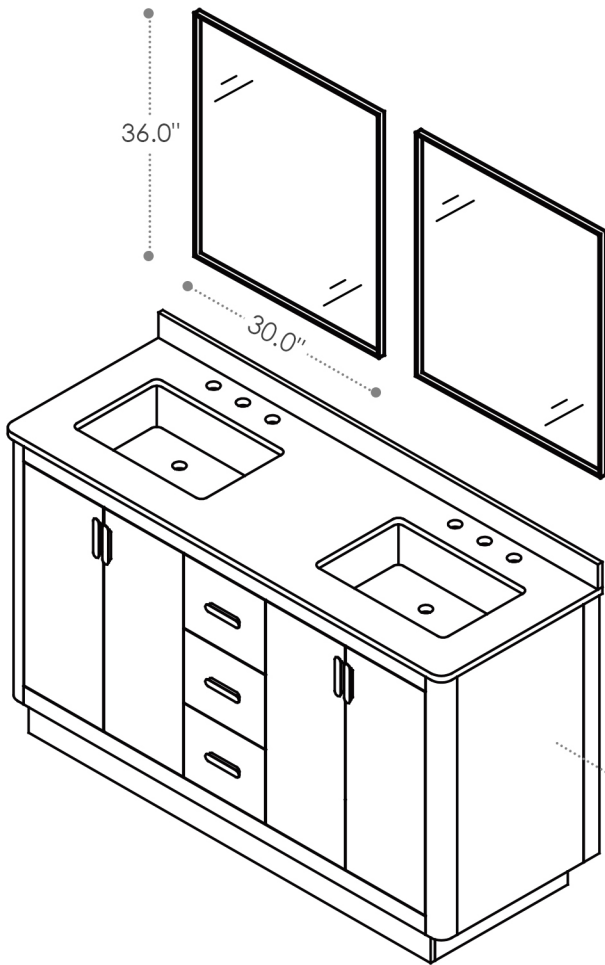

ALTAIR

FASHION BATHROOM LIFE

Altair Design, Inc.

Perla

72"W x 22"D

Bathroom Vanity

72"W x 22"D x 34"H inches

INSTALLATION SPECIFICATION

Item#	556072		
Color	Natural Wood		
Overall Dimension	72 in W x 22 in D x 34 in H		
Vanity Material	Solid wood and long-lasting plywood		
Hardware Finish	Zinc Alloy Matte Black		
Countertop Material	Composite Stone - Grain White		
Number of Drawers	3 soft-closing drawers		
Number of Door	4 soft-closing doors	Shape	Rectangular
Top Thickness	0.8 inch	Installation Type	Freestanding
Assembly Required	No	Backsplash Height	4 inch
Faucet Hole Spacing(in.)	8 in. widespread	Sink	Double Undermount Sink

All measurements are approximate. Measurements may vary +/-1/2".
Does not include faucet, drain assembly, P-trap