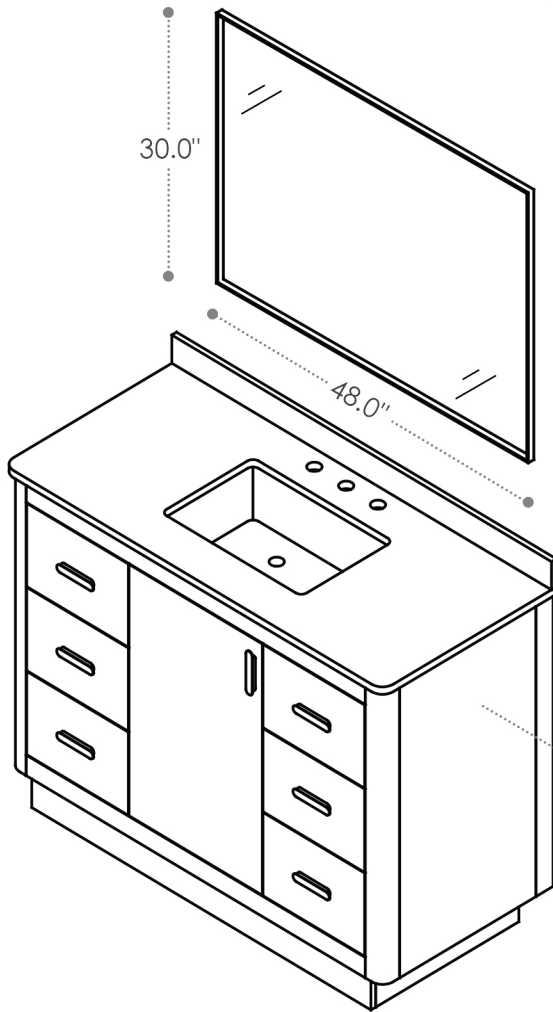

ALTAIR

FASHION BATHROOM LIFE

Altair Design, Inc.

Perla

48"W x 22"D

Bathroom Vanity

48"W×22"D×34"H inches

INSTALLATION SPECIFICATION

Item#	556048		
Color	Natural Wood		
Overall Dimension	48 in W x 22 in D x 34 in H		
Vanity Material	Solid wood and long-lasting plywood		
Hardware Finish	Zinc Alloy Matte Black		
Countertop Material	Composite Stone - Grain White		
Number of Drawers	6 soft-closing drawers		
Number of Door	1 soft-closing door	Shape	Rectangular
Top Thickness	0.8 inch	Installation Type	Freestanding
Assembly Required	No	Backsplash Height	4 inch
Faucet Hole Spacing(in.)	8 in. widespread	Sink	Single Undermount Sink

All measurements are approximate. Measurements may vary +/-1/2".
Does not include faucet, drain assembly, P-trap