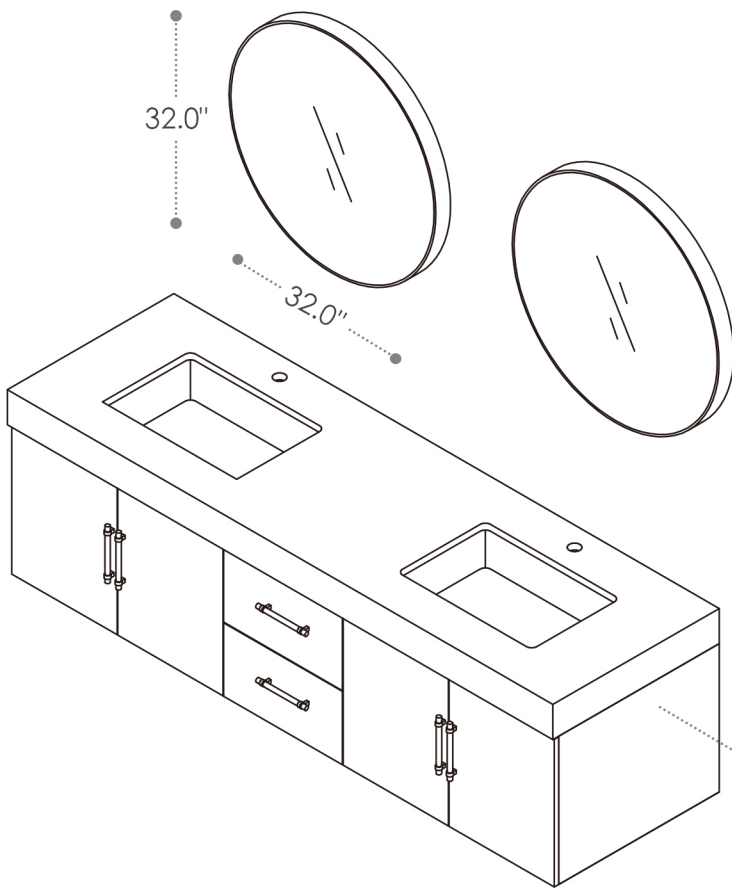

ALTAIR

FASHION BATHROOM LIFE

Altair Design, Inc.

Corchia

72"W x 22"D

Bathroom Vanity

72"W×22"D×19"H inches

INSTALLATION SPECIFICATION

Item#	553072		
Color	Light Brown		
Overall Dimension	72 in W x 22 in D x 19 in H		
Vanity Material	Solid wood and long-lasting plywood		
Hardware Finish	Zinc Alloy Matte Black&Brushed Gold		
Countertop Material	Composite Stone - White		
Number of Drawers	2 soft-closing drawers		
Number of Door	4 soft-closing doors	Shape	Rectangular
Top Thickness	4 inch	Installation Type	Wall-mounted
Assembly Required	No	Backsplash Height	Not included
Faucet Hole Spacing(in.)	Single Hole	Sink	Double Undermount Sink

All measurements are approximate. Measurements may vary +/-1/2".
Does not include faucet, drain assembly, P-trap