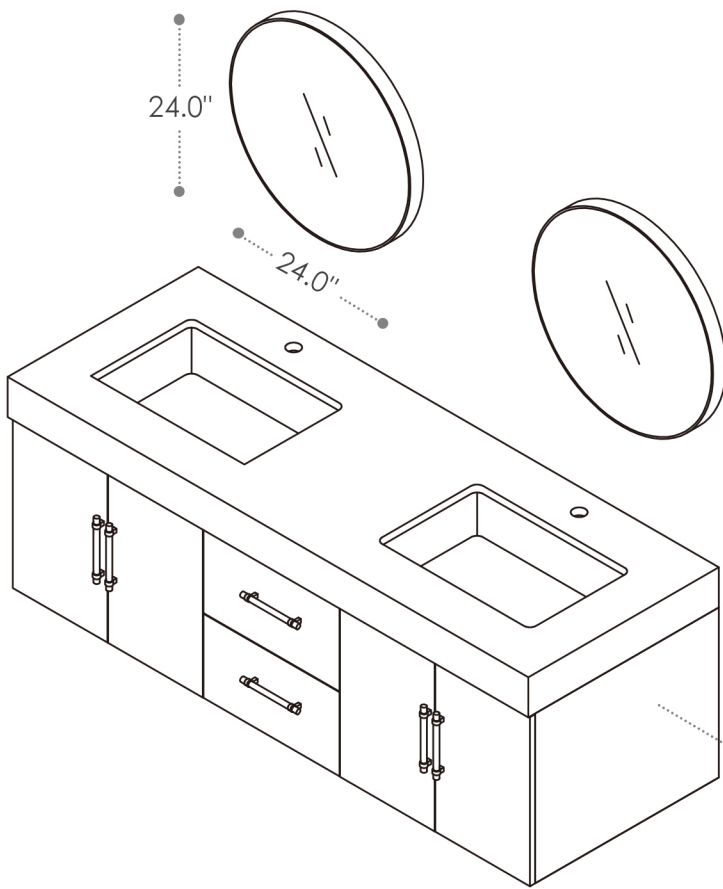

ALTAIR

FASHION BATHROOM LIFE

Altair Design, Inc.

Corchia

60"W x 22"D

Bathroom Vanity

60"W×22"D×19"H inches

INSTALLATION SPECIFICATION

Item#	553060		
Color	Light Brown		
Overall Dimension	60 in W x 22 in D x 19 in H		
Vanity Material	Solid wood and long-lasting plywood		
Hardware Finish	Zinc Alloy Matte Black&Brushed Gold		
Countertop Material	Composite Stone - White		
Number of Drawers	2 soft-closing drawers		
Number of Door	4 soft-closing doors	Shape	Rectangular
Top Thickness	0.8 inch	Installation Type	Wall-mounted
Assembly Required	No	Backsplash Height	Not included
Faucet Hole Spacing(in.)	Single Hole	Sink	Double Undermount Sink

All measurements are approximate. Measurements may vary +/-1/2".
Does not include faucet, drain assembly, P-trap